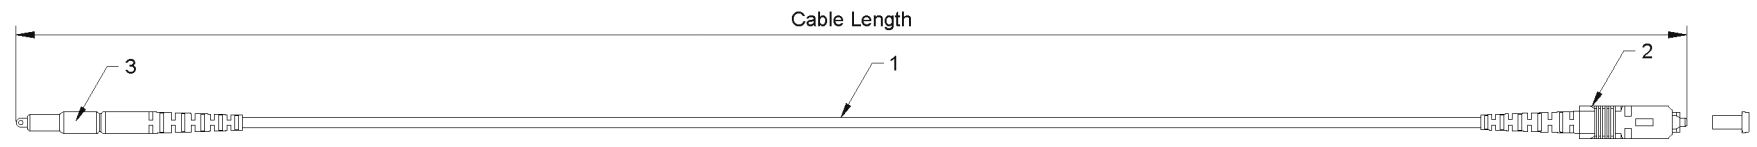

REV	MODIFICATION	UPDATE DATE	SIGNATURE

SC Housing + inner cover

NOTES:
 1.Insertion loss ≤0.2dB
 2.Return loss ≥60dB

Cable Length	Tolerance
Cable Length<1M	5cm
1M≤Cable Length<15M	10cm
15M≤Cable Length<30M	15cm
Cable Length≥30M	Cable Length*1%

3	1		SC/APC SM 3.0mm Pushable Simplex Connector(Metal Pushable Cap, Green Housing Black Boot)
2	1		SC/APC SM 3.0mm Simplex Connector(Blue Housing Blue Boot)
1	A/R		OD: 3.0mm, Singlemode , 9/125 G657A2 ,Armored, Simplex,Fiber Optic Cable,Color:Black. LSZH UV stabilized
ITEM	QTY	P/N	SPECIFICATIONS

DRAW	Charles Hoskins	DATE	08-03-2023	TITLE: Fiber Optic Patch Cord SC/APC Pushable -SC/APC Simplex 3.0mm SM Armored					
CHECK		APPROVED		CUSTOMER NO		DWG NO	S-SABSA1-NKHI3-xxxF	REV	A