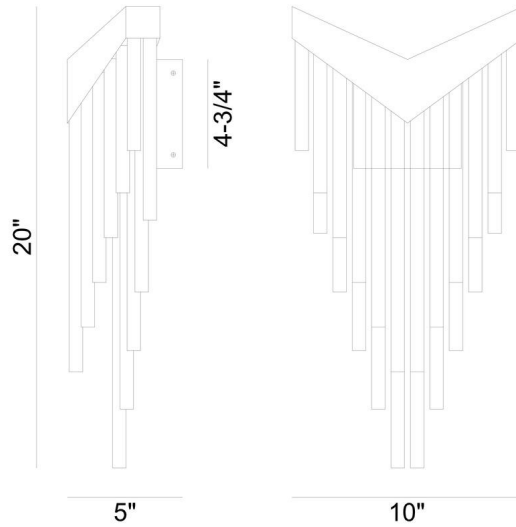

JOB NAME:

DATE:

TYPE:

COMMENTS:

LIGHT INFORMATION

Light Type	Integrated LED
CRI	90
Delivered Lumens	329
Color Temperature	3000K
LED Lifespan (L70)	20000
Light Direction	Ambient
Dimming Method	Triac/Elv
Current Type	DC
Input Voltage	120
Total Wattage	12

DIMENSIONS & WEIGHT

Length (In)	10
Height (In)	20
Ext (In)	5.5
Weight (Lbs)	6.83

INSTALLATION

Mounting Type	J-Box
Rating	Dry
Hanging Support Type	J-Box

PRODUCT FINISH

Matte Black

SHADE FINISH

Rectangular Crystalic Acrylic