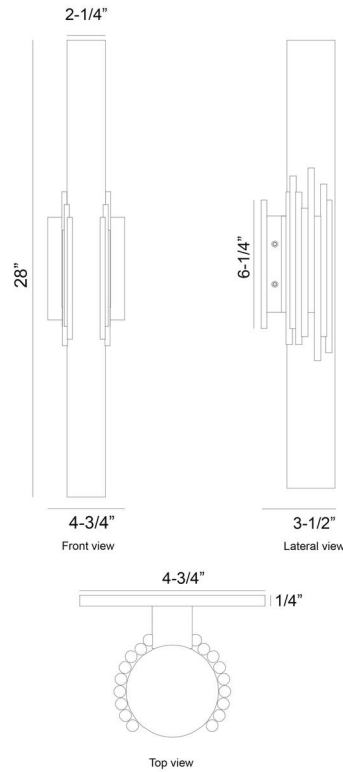

JOB NAME:

DATE:

TYPE:

COMMENTS:

LIGHT INFORMATION

Light Type	Integrated LED
CRI	90
Delivered Lumens	1547
Color Temperature	3500K
LED Lifespan (L70)	52000
Light Direction	Ambient
Dimming Method	Triac/Elv
Current Type	AC
Input Voltage	120
Total Wattage	30

DIMENSIONS & WEIGHT

Width (In)	4.75
Height (In)	28
Ext (In)	3.5
Weight (Lbs)	8.24

INSTALLATION

Mounting Type	J-Box
Rating	Damp
Hanging Support Type	J-Box

PRODUCT FINISH

Antique Brass

SHADE FINISH

Alabaster