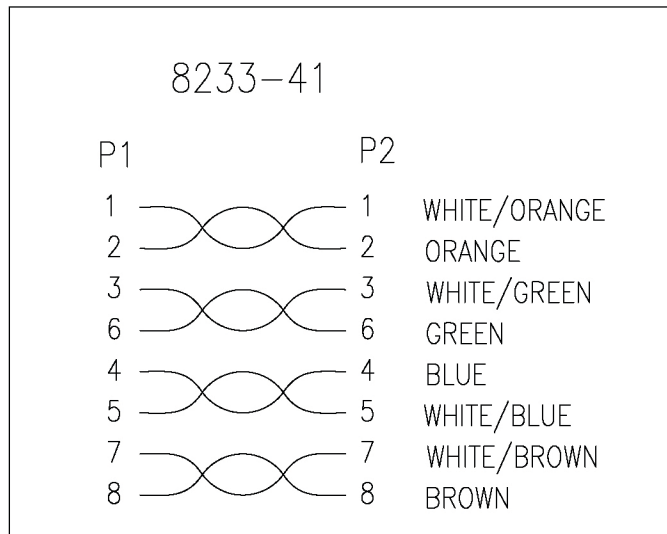

MARKING:

MINI UTP CAT.6 28AWG/4PAIR STRANDED TYPE CM ETL VERIFIED ANSI/TIA-568-C.2 75°C Total Cable Solutions

*NOTE: All relevant materials are complied with RoHS directive .

| 3 | 8P8C TRANSPARENT BOOT(OD4.5mm) | A4FK36-0206 | 2 | M206 |
|-----|---|----------------|--------|----------|
| 2 | 4 TWISDED PAIRS MINI CAT.6 28AWG UTP, OD 3.6mm, JACKET BLUE(UH-4), DRAWING No.EU002804P-748 | H5AJ47-0304U07 | L+10mm | M304 |
| 1 | 8P8C MODULAR PLUG, GOLD PLATING 50u" ON CONTACTS, NO:P8-063-11 | A1NC36-0205 | 2 | M205 |
| No. | DESCRIPTION | | Q'TY | Supplier |

| | | | |
|----------|------------|---------------|--|
| APPROVED | | | Cable Length Unless Other Spec. Tolerances: 0 ~200mm ±10mm 201~1000mm ±20mm 1001 ~1500mm ±25mm 1501~2100mm ±30mm 2100mm↑ ±40mm |
| CHECKED | C. HOSKINS | | |
| DRAWING | XIAO | | |
| DATE | 2/15/17 | | |
| ITEM NO. | | CPCS-6XX-XXXF | UNIT:mm |