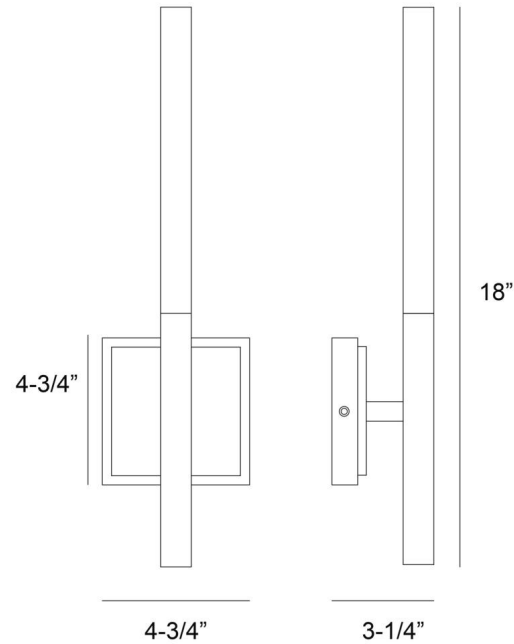

JOB NAME:

DATE:

TYPE:

COMMENTS:

LIGHT INFORMATION

Light Type	Integrated LED
CRI	90
Delivered Lumens	228
Color Temperature	3000K
LED Lifespan (L70)	20000
Number of Lights	2
Light Direction	Up & Down
Dimming Method	Triac/Elv
Current Type	DC
Input Voltage	120
Total Wattage	6

DIMENSIONS & WEIGHT

Length (In)	4.75
Width (In)	3.25
Height (In)	18
Ext (In)	3.25
Weight (Lbs)	2.49

INSTALLATION

Mounting Type	J-Box
Rating	Dry
Hanging Support Type	J-Box

PRODUCT FINISH

Gold

SHADE FINISH

Rectangle Clear Glass