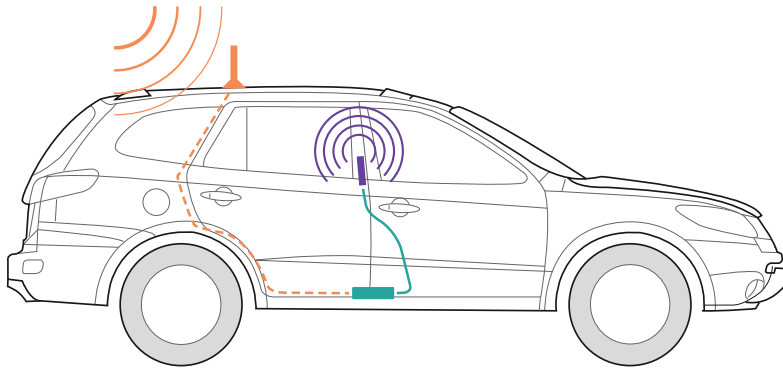

Installation

1. **1 Receives signal:** The powerful antenna reaches out to access voice and data signals, and deliver them to the booster.
2. **2 Boost signal:** The booster receives the signal, amplifies it, and serves as a relay between your phone and the nearest cell tower.
3. **3 Broadcasts signal:** Your devices get a stronger signal, and calls and data are fed through the booster back to the network.

Available Accessories

Optional Antenna Kits

Package Dimensions

4 L x 6.25 W x 8 H

MASTER CARTON: 24 L x 18 W x 18 H | 21.7 lbs.

Support

2-Year Warranty from Purchase.

Website: www.weboost.ca/support

Phone: +1 866 294 1660

Monday to Friday

FOR PARTNER'S USE

ASSEMBLED IN THE USA

Innovation, Science and
Economic Development Canada

UPC

655021

8 10005 96145 5