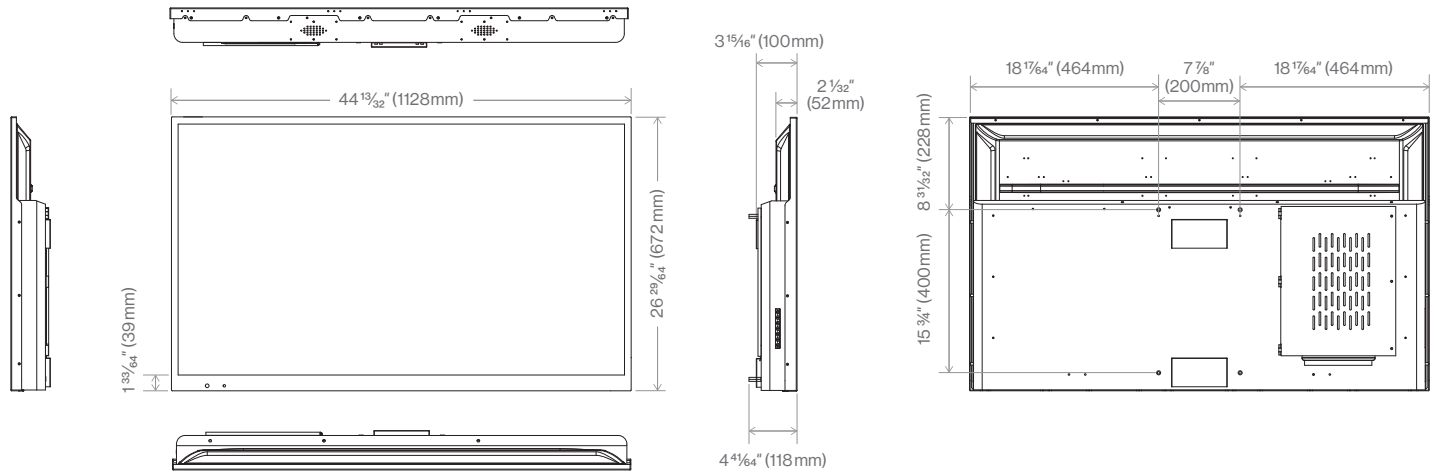

50" Partial Sun Furrion Aurora Outdoor TV (FDUP50CSA / FDUP50CSA-CA)

Panel Specifications

Screen Size	50"
Resolution	3840 x 2160
Refresh Rate	60Hz
Contrast Ratio	4000:1
View Angle	178° / 178°
Response Time	6.5ms
Brightness	750 nits

Smart TV (Powered By WebOS TV)

App	Netflix, Amazon Prime Video, YouTube, Hulu, Disney+, HBO Max, Peacock and more

Audio

Audio Output (Watts - THD 10%)	8W x 2
Dolby Digital Decoder	√
Surround System	√
Bass/Treble/Balance	√
Auto Volume Leveler	√
Sound Mode	4 Modes

Features

Waterproof	IP54-rated
Tempered Glass	√
Bluetooth	5.0
Smartlink (HDMI CEC)	√
RS232C Control	√
Favorite Channel Programming	√
Auto Tuning/Programming	√
Closed Caption	√
Child Lock / V-Chip	√
Sleep Timer	√
On/Off Timer	√
Channel Add/Delete	√

AV Inputs & Outputs

# of HDMI	3, Version 2.0, includes 1 ARC
# of 3.5mm Earphone Output	1
# of Antenna (RF) Inputs	1
# of Composite AV Inputs	1
# of USB Inputs	2, supports USB to RS232C PL2303 adaptor
# of Optical Output	1

Connectivity

Wi-Fi	802.11a/b/g/n/ac
Ethernet	√ (RJ45)

Broadcasting System

Standard	NTSC, ATSC

Power

Input Power	100-240V AC

Cabinet

VESA Compatible	200 x 400mm

Dimensions and Weight

Product Size (W x H x D)	44 13/32 x 26 29/64 x 4 1/64" (1128 x 672 x 118 mm)
Packaging Dimensions (L x W x H)	87 1/8 x 50 3/8 x 32 1/8" (215 x 1280 x 815 mm)
Net Weight (lbs/kg)	58.8 / 26.7
Gross Weight (lbs/kg)	70 / 31.8

Ver. 8.0