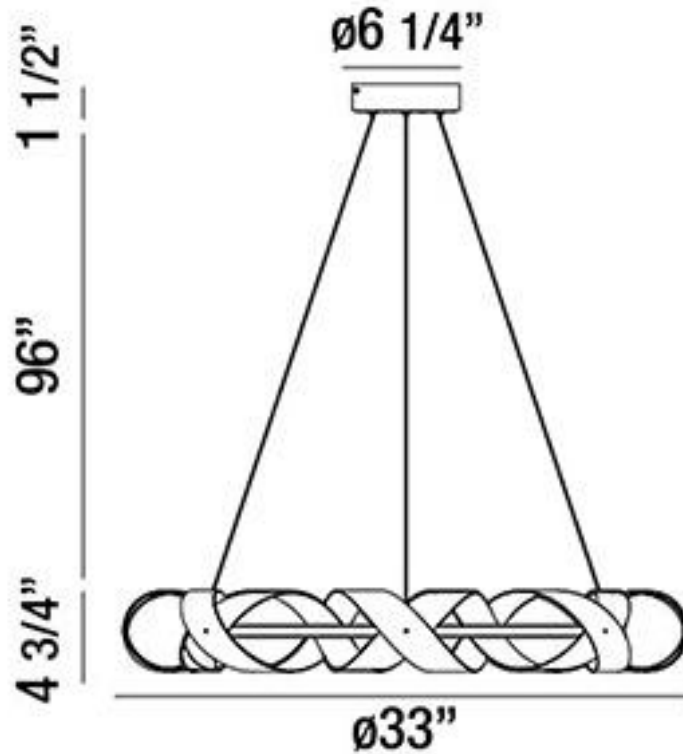

## LIGHT INFORMATION

Light Type	Integrated LED
CRI	80
Delivered Lumens	750
Color Temperature	3000K
LED Lifespan (L70)	20000
Light Direction	Down
Dimming Method	Triac/Elv
Current Type	AC
Input Voltage	120
Total Wattage	40

## DIMENSIONS & WEIGHT

Height (In)	4.75
Min Height (In)	26.25
Max Height (In)	102.25
Diameter (In)	33
Weight (Lbs)	9.65