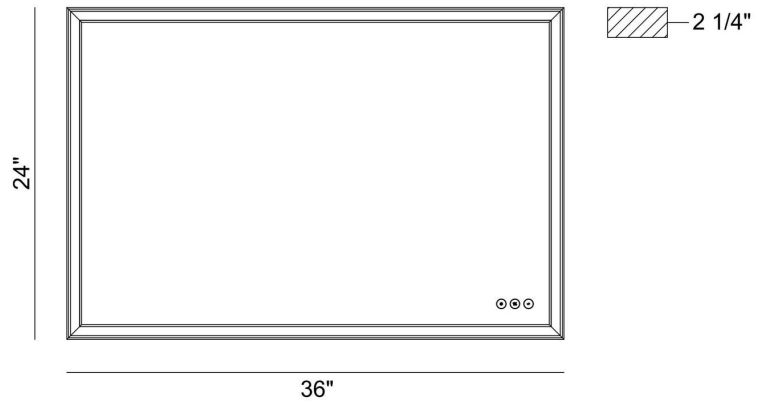

JOB NAME:

DATE:

TYPE:

COMMENTS:

LIGHT INFORMATION

Light Type	Integrated LED
CRI	90
Delivered Lumens	1752
Color Temperature	3000K-6500K
LED Lifespan (L70)	20000
Light Direction	Ambient
Dimming Method	Touch Switch
Current Type	DC
Input Voltage	120
Total Wattage	43

DIMENSIONS & WEIGHT

Width (In)	24
Height (In)	36
Ext (In)	2
Weight (Lbs)	22.15

INSTALLATION

Mounting Type	J-Box
Rating	Damp
Hanging Support Type	Z-Bar

PRODUCT FINISH

Anodized Black

CERTIFICATIONS & COMPLIANCE