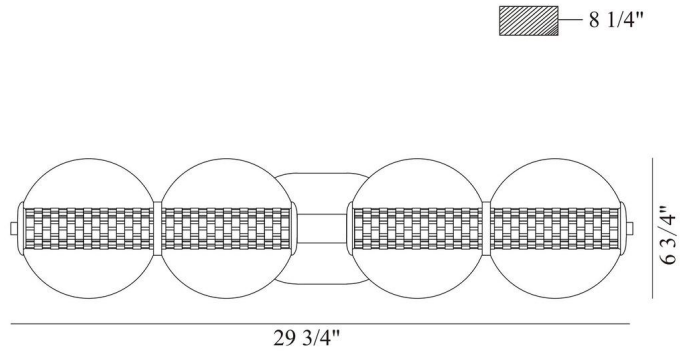

JOB NAME:

DATE:

TYPE:

COMMENTS:

LIGHT INFORMATION

Light Type	Integrated LED
CRI	90
Delivered Lumens	1782
Color Temperature	3000K
LED Lifespan (L70)	52000
Number of Lights	4
Light Direction	Ambient
Dimming Method	Triac/Elv
Current Type	DC
Input Voltage	120
Total Wattage	18.5

DIMENSIONS & WEIGHT

Length (In)	29.75
Height (In)	6.75
Ext (In)	8.25
Weight (Lbs)	6.57

INSTALLATION

Mounting Type	J-Box
Rating	Damp
Hanging Support Type	J-Box

PRODUCT FINISH

Gold

SHADE FINISH

Globe Clear Glass