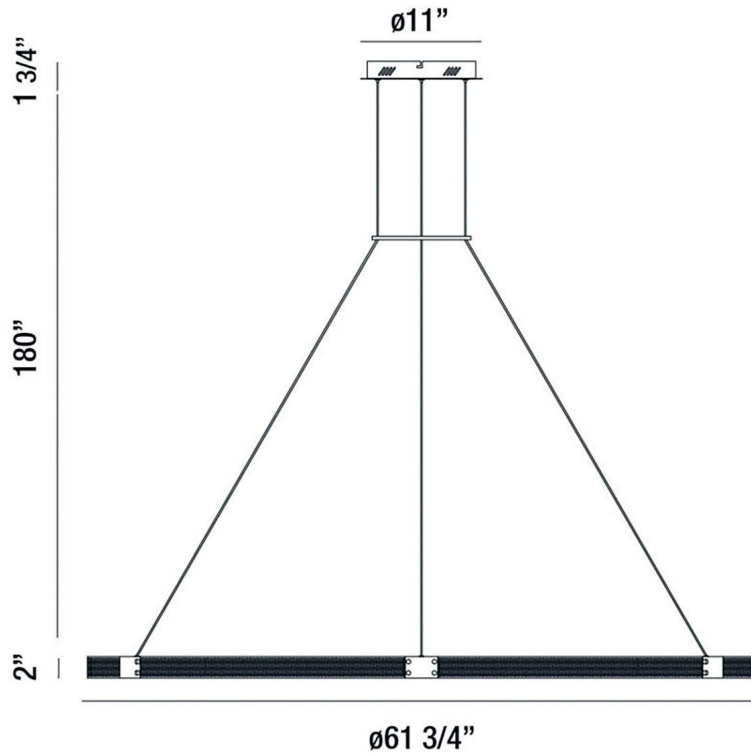

## LIGHT INFORMATION

Light Type	Integrated LED
CRI	90
Delivered Lumens	4455
Color Temperature	3000K
LED Lifespan (L70)	20000
Light Direction	Up & Down
Dimming Method	Triac/Elv
Current Type	AC
Input Voltage	120
Total Wattage	99

## DIMENSIONS & WEIGHT

Height (In)	2
Min Height (In)	34.63
Max Height (In)	183.75
Diameter (In)	61.75
Weight (Lbs)	23.41