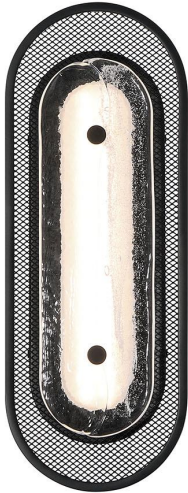

JOB NAME:

DATE:

TYPE:

COMMENTS:

LIGHT INFORMATION

Light Type	Integrated LED
CRI	90
Delivered Lumens	704
Color Temperature	3000K
LED Lifespan (L70)	52000
Light Direction	Ambient
Dimming Method	Triac/Elv
Current Type	AC
Input Voltage	120
Total Wattage	12

DIMENSIONS & WEIGHT

Width (In)	16
Height (In)	6
Ext (In)	2.75
Weight (Lbs)	5.29

INSTALLATION

Mounting Type	J-Box
Rating	Damp
Hanging Support Type	J-Box

PRODUCT FINISH

Matte Black

SHADE FINISH

Silver Glass