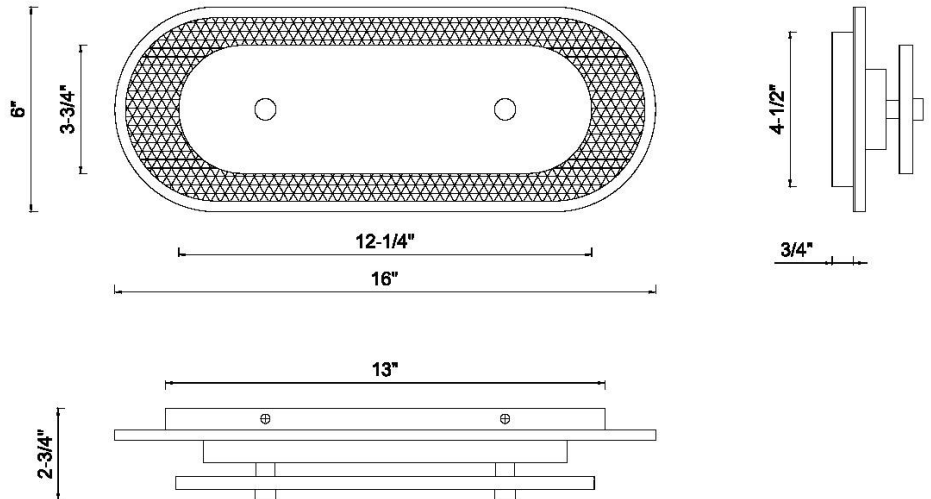

JOB NAME:

DATE:

TYPE:

COMMENTS:

LIGHT INFORMATION

Light Type	Integrated LED
CRI	90
Delivered Lumens	704
Color Temperature	3000K
LED Lifespan (L70)	52000
Light Direction	Ambient
Dimming Method	Triac/Elv
Current Type	AC
Input Voltage	120
Total Wattage	12

DIMENSIONS & WEIGHT

Width (In)	16
Height (In)	6
Ext (In)	2.75
Weight (Lbs)	5.29

INSTALLATION

Mounting Type	J-Box
Rating	Damp
Hanging Support Type	J-Box

PRODUCT FINISH

Matte Black

SHADE FINISH

Silver Glass