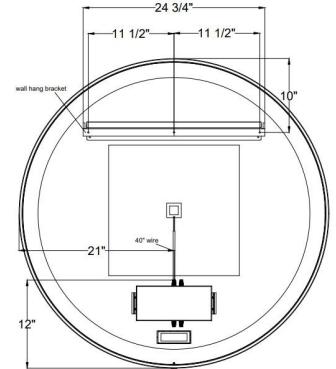

JOB NAME:

DATE:

TYPE:

COMMENTS:

FRONT VIEW

RIGHT SIDE

REAR VIEW

LIGHT INFORMATION

DIMENSIONS & WEIGHT

Diameter (In)	42
Ext (In)	2.13
Weight (Lbs)	37.47

INSTALLATION

Mounting Type	J-Box
Rating	Damp
Hanging Support Type	Z-Bar

PRODUCT FINISH

Brushed Silver

PRODUCT FEATURES

Front & Backlit/Nightlight