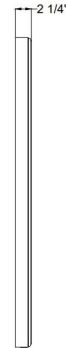

JOB NAME:

DATE:

TYPE:

COMMENTS:

FRONT VIEW

RIGHT SIDE

REAR VIEW

LIGHT INFORMATION

Light Type	Integrated LED
CRI	90
Delivered Lumens	1136
Color Temperature	3000K-6400K
LED Lifespan (L70)	52000
Light Direction	Ambient
Dimming Method	Touch Switch
Current Type	DC
Input Voltage	120
Total Wattage	81

DIMENSIONS & WEIGHT

Diameter (In)	42
Ext (In)	2.13
Weight (Lbs)	37.47

INSTALLATION

Mounting Type	J-Box
Rating	Damp
Hanging Support Type	Z-Bar

PRODUCT FINISH

Brushed Silver

PRODUCT FEATURES

Front & Backlit/Nightlight