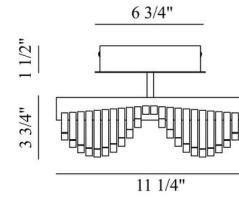

JOB NAME:

DATE:

TYPE:

COMMENTS:

LIGHT INFORMATION

Light Type	Integrated LED
CRI	90
Delivered Lumens	959
Color Temperature	3000K
LED Lifespan (L70)	20000
Light Direction	Down
Dimming Method	Triac/Elv
Current Type	DC
Input Voltage	120
Total Wattage	45

DIMENSIONS & WEIGHT

Length (In)	24.5
Width (In)	11.25
Height (In)	6.75
Weight (Lbs)	6.37

INSTALLATION

Mounting Type	J-Box
Rating	Dry
Hanging Support Type	J-Box

PRODUCT FINISH

Matte Black

CERTIFICATIONS & COMPLIANCE