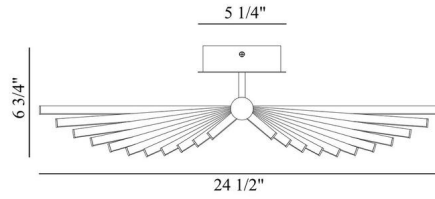

JOB NAME:

DATE:

TYPE:

COMMENTS:

LIGHT INFORMATION

Light Type	Integrated LED
CRI	90
Delivered Lumens	959
Color Temperature	3000K
LED Lifespan (L70)	20000
Light Direction	Down
Dimming Method	Triac/Elv
Current Type	DC
Input Voltage	120
Total Wattage	45

DIMENSIONS & WEIGHT

Length (In)	24.5
Width (In)	11.25
Height (In)	6.75
Weight (Lbs)	6.37

INSTALLATION

Mounting Type	J-Box
Rating	Dry
Hanging Support Type	J-Box

PRODUCT FINISH

Matte Black

CERTIFICATIONS & COMPLIANCE