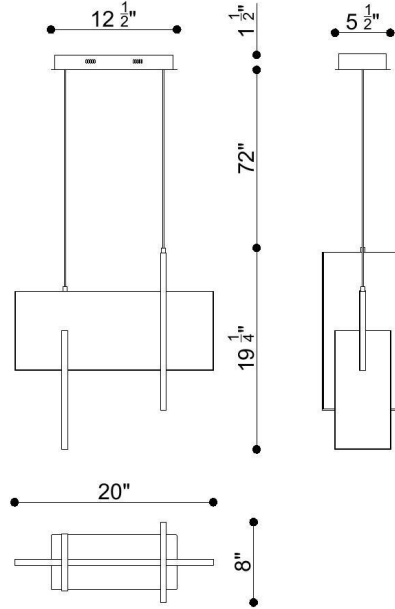

JOB NAME:

DATE:

TYPE:

COMMENTS:

37346-038

LED 35W Ra=90 3000K 2800LM

**LIGHT INFORMATION**

Light Type	Integrated LED
CRI	90
Delivered Lumens	910
Color Temperature	3000K
LED Lifespan (L70)	20000
Light Direction	Ambient
Dimming Method	Triac/Elv
Current Type	DC
Input Voltage	120
Total Wattage	35

**DIMENSIONS & WEIGHT**

Length (In)	20
Width (In)	8
Height (In)	19.25
Min Height (In)	35.25
Max Height (In)	92.25
Weight (Lbs)	10.36

**PRODUCT FINISH**

Gold

**CERTIFICATIONS & COMPLIANCE**

**INSTALLATION**