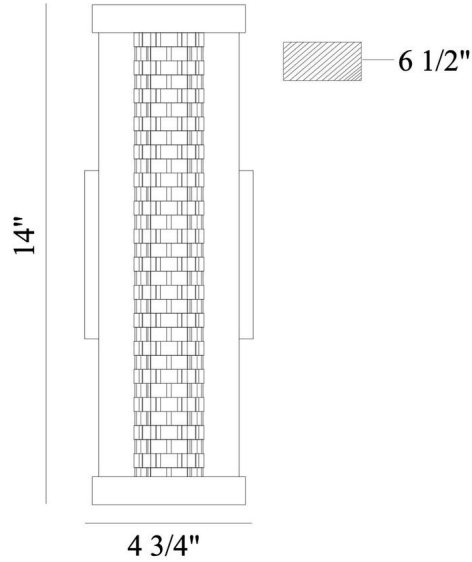

JOB NAME:

DATE:

TYPE:

COMMENTS:

LIGHT INFORMATION

Light Type	Integrated LED
CRI	90
Delivered Lumens	932
Color Temperature	3000K
LED Lifespan (L70)	20000
Light Direction	Ambient
Dimming Method	Triac/Elv
Current Type	DC
Input Voltage	120
Total Wattage	14

DIMENSIONS & WEIGHT

Height (In)	14
Diameter (In)	4.75
Ext (In)	6.5
Weight (Lbs)	5.29

INSTALLATION

Mounting Type	J-Box
Rating	Wet
Hanging Support Type	J-Box

PRODUCT FINISH

Matte Black

SHADE FINISH

Cylindrical Clear Glass