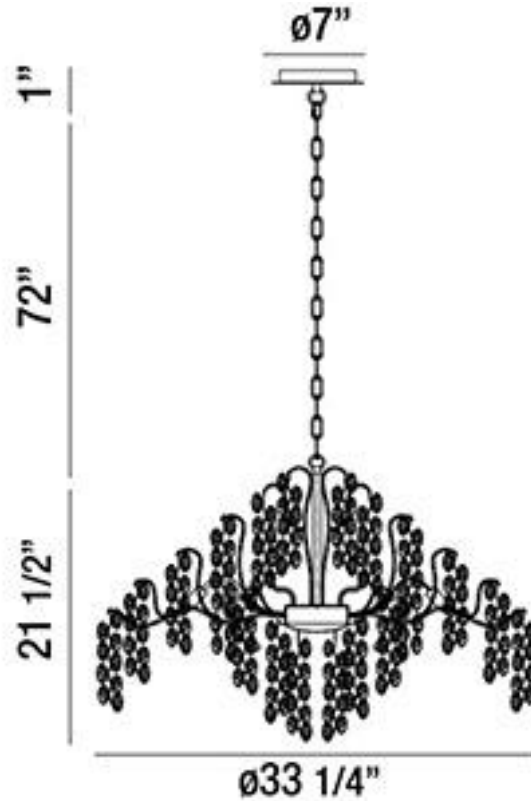

JOB NAME:

DATE:

TYPE:

COMMENTS:

LIGHT INFORMATION

Light Type	Bulb
Bulb Socket	G9
Bulb Shape	G9
Number of Lights	11
Light Direction	Down
Dimming Method	Triac/Elv
Current Type	AC
Input Voltage	120
Total Wattage	660

DIMENSIONS & WEIGHT

Height (In)	21.5
Min Height (In)	25.5
Max Height (In)	94.5
Diameter (In)	33.25
Weight (Lbs)	33.06

INSTALLATION

Mounting Type	J-Box
Rating	Dry
Hanging Support Type	Chain

PRODUCT FINISH

Gold