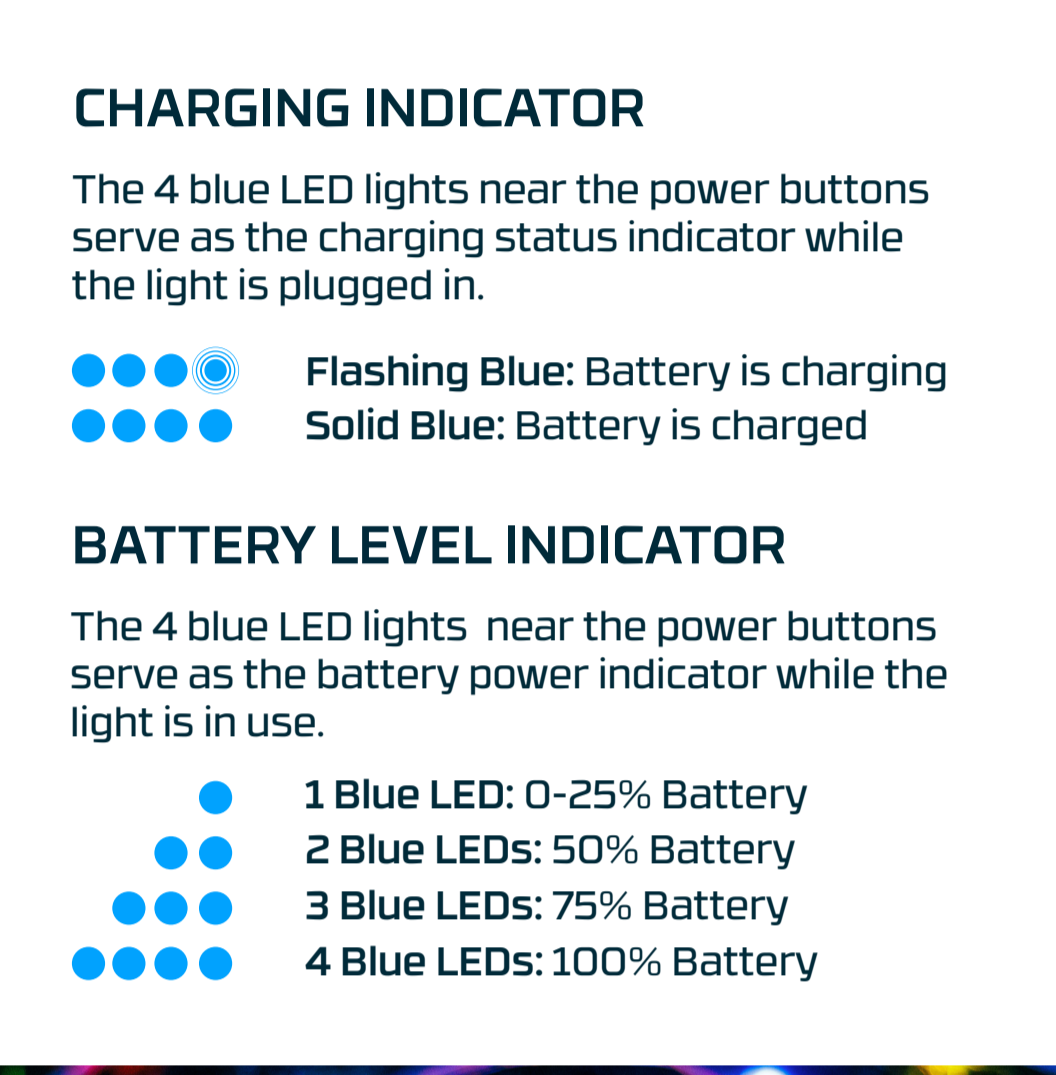

IPX4 WATER RESISTANT

ABS CONSTRUCTION

USB-C RECHARGEABLE

Fully recharge in as little as 2 hours

CHARGING INSTRUCTIONS

To charge, connect the light to a power source using the included USB cable.

CHARGING INDICATOR

The 4 blue LED lights near the power buttons serve as the charging status indicator while the light is plugged in.

- (flashing) Flashing Blue: Battery is charging
- (solid) Solid Blue: Battery is charged

BATTERY LEVEL INDICATOR

The 4 blue LED lights near the power buttons serve as the battery power indicator while the light is in use.

- 1 Blue LED: 0-25% Battery
- 2 Blue LEDs: 50% Battery
- 3 Blue LEDs: 75% Battery
- 4 Blue LEDs: 100% Battery