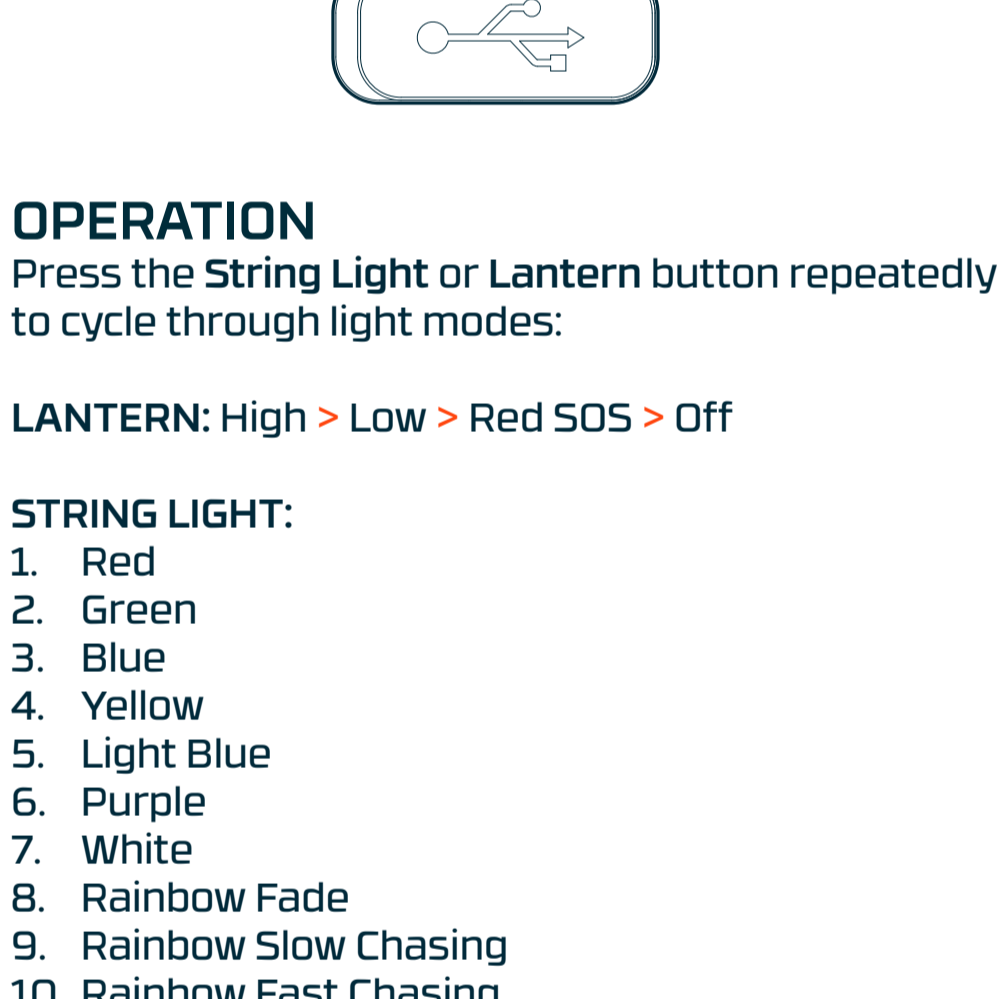

NEBO[®]

LUNA™ 400+

The LUNA 400+ is a versatile 400-lumen lantern plus a 26-foot string light with 16 color modes, an integrated reel, and dual anchor points for limitless hanging options.

USB-C RECHARGEABLE

The 4 blue LED lights near the power buttons serve as the charging status indicator while the light is plugged in.

- (flashing) Flashing Blue: Battery is charging
- (solid) Solid Blue: Battery is charged

BATTERY LEVEL INDICATOR

The 4 blue LED lights near the power buttons serve as the battery power indicator while the light is in use.

- 1 Blue LED: 0-25% Battery
- 2 Blue LEDs: 50% Battery
- 3 Blue LEDs: 75% Battery
- 4 Blue LEDs: 100% Battery

2-IN-1

400-lumen lantern & color string light

OPERATION

Press the String Light or Lantern button repeatedly to cycle through light modes:

LANTERN: High > Low > Red SOS > Off

- STRING LIGHT:
1. Red
 2. Green
 3. Blue
 4. Yellow
 5. Light Blue
 6. Purple
 7. White
 8. Rainbow Fade
 9. Rainbow Slow Chasing
 10. Rainbow Fast Chasing
 11. Color Cycling
 12. Single White Chasing
 13. Rainbow Dancing
 14. Rainbow Strobe 1
 15. Rainbow Strobe 2
 16. Color Chasing