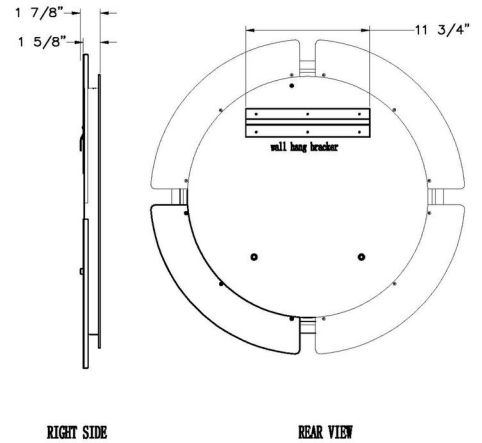

JOB NAME:

DATE:

TYPE:

COMMENTS:

LIGHT INFORMATION

Light Type	Integrated LED
CRI	90
Delivered Lumens	612
Color Temperature	3000K-6400K
LED Lifespan (L70)	50000
Light Direction	Ambient
Dimming Method	Touch Switch
Current Type	DC
Input Voltage	120-277
Total Wattage	22

DIMENSIONS & WEIGHT

Diameter (In)	30
Ext (In)	1.875
Weight (Lbs)	31.9

INSTALLATION

Mounting Type	J-Box
Rating	Damp
Hanging Support Type	Z-Bar

PRODUCT FINISH

PRODUCT FEATURES

This product is crafted from natural stone; inherent variations in color, pattern, and texture are to be expected.