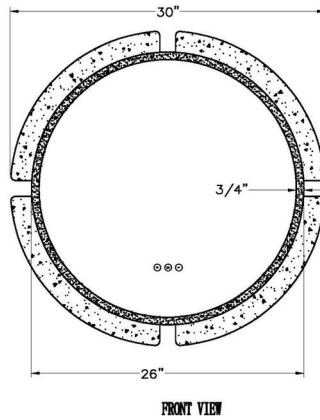

JOB NAME:

DATE:

TYPE:

COMMENTS:

LIGHT INFORMATION

Light Type	Integrated LED
CRI	90
Delivered Lumens	612
Color Temperature	3000K-6400K
LED Lifespan (L70)	50000
Light Direction	Ambient
Dimming Method	Touch Switch
Current Type	DC
Input Voltage	120-277
Total Wattage	22

DIMENSIONS & WEIGHT

Diameter (In)	30
Ext (In)	1.875
Weight (Lbs)	31.9

INSTALLATION

Mounting Type	J-Box
Rating	Damp
Hanging Support Type	Z-Bar

PRODUCT FINISH

PRODUCT FEATURES

This product is crafted from natural stone; inherent variations in color, pattern, and texture are to be expected.