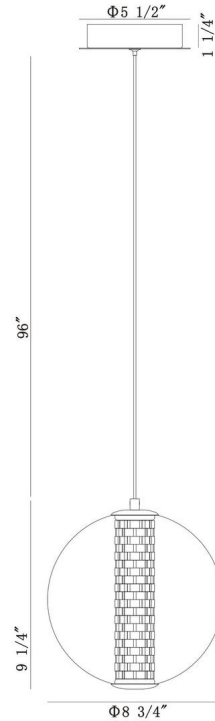

### LIGHT INFORMATION

Light Type	Integrated LED
CRI	90
Delivered Lumens	179
Color Temperature	3000K
LED Lifespan (L70)	52000
Light Direction	Ambient
Dimming Method	Triac/Elv
Current Type	DC
Input Voltage	120
Total Wattage	7

### DIMENSIONS & WEIGHT

Height (In)	9.25
Min Height (In)	20.5
Max Height (In)	106.5
Diameter (In)	8.75
Weight (Lbs)	3