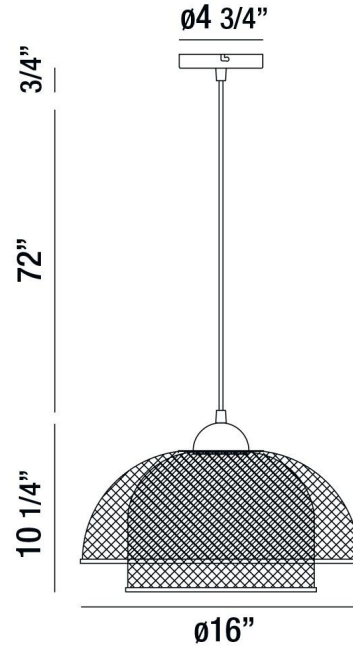

JOB NAME:

DATE:

TYPE:

COMMENTS:

LIGHT INFORMATION

Light Type	Integrated LED
CRI	90
Delivered Lumens	300
Color Temperature	3000K
LED Lifespan (L70)	20000
Light Direction	Down
Dimming Method	Triac/Elv
Current Type	AC
Input Voltage	120
Total Wattage	5

DIMENSIONS & WEIGHT

Height (In)	10.25
Min Height (In)	21
Max Height (In)	83
Diameter (In)	16
Weight (Lbs)	4.41

INSTALLATION

Mounting Type	J-Box
Rating	Dry
Hanging Support Type	Wire

PRODUCT FINISH

Matte Black