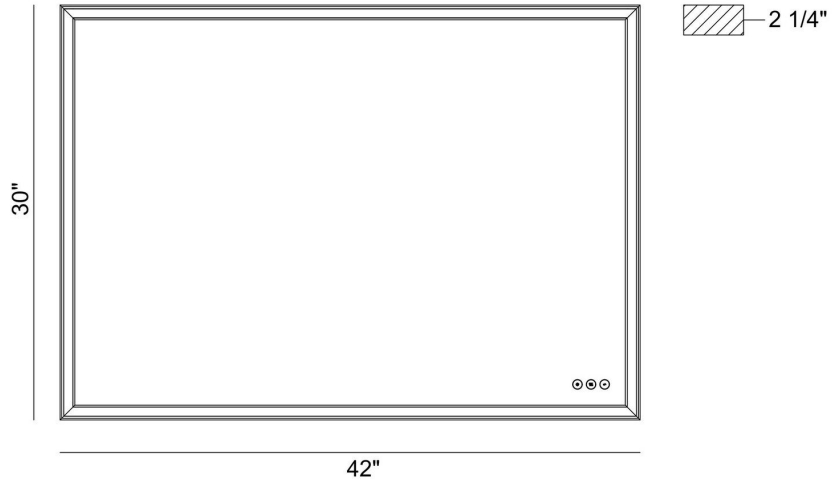

JOB NAME:

DATE:

TYPE:

COMMENTS:

LIGHT INFORMATION

Light Type	Integrated LED
CRI	90
Delivered Lumens	2226
Color Temperature	3000K-6500K
LED Lifespan (L70)	20000
Light Direction	Ambient
Dimming Method	Touch Switch
Current Type	DC
Input Voltage	120
Total Wattage	53

DIMENSIONS & WEIGHT

Width (In)	30
Height (In)	42
Ext (In)	2
Weight (Lbs)	30.79

INSTALLATION

Mounting Type	J-Box
Rating	Damp
Hanging Support Type	Z-Bar

PRODUCT FINISH

Anodized Gold

CERTIFICATIONS & COMPLIANCE