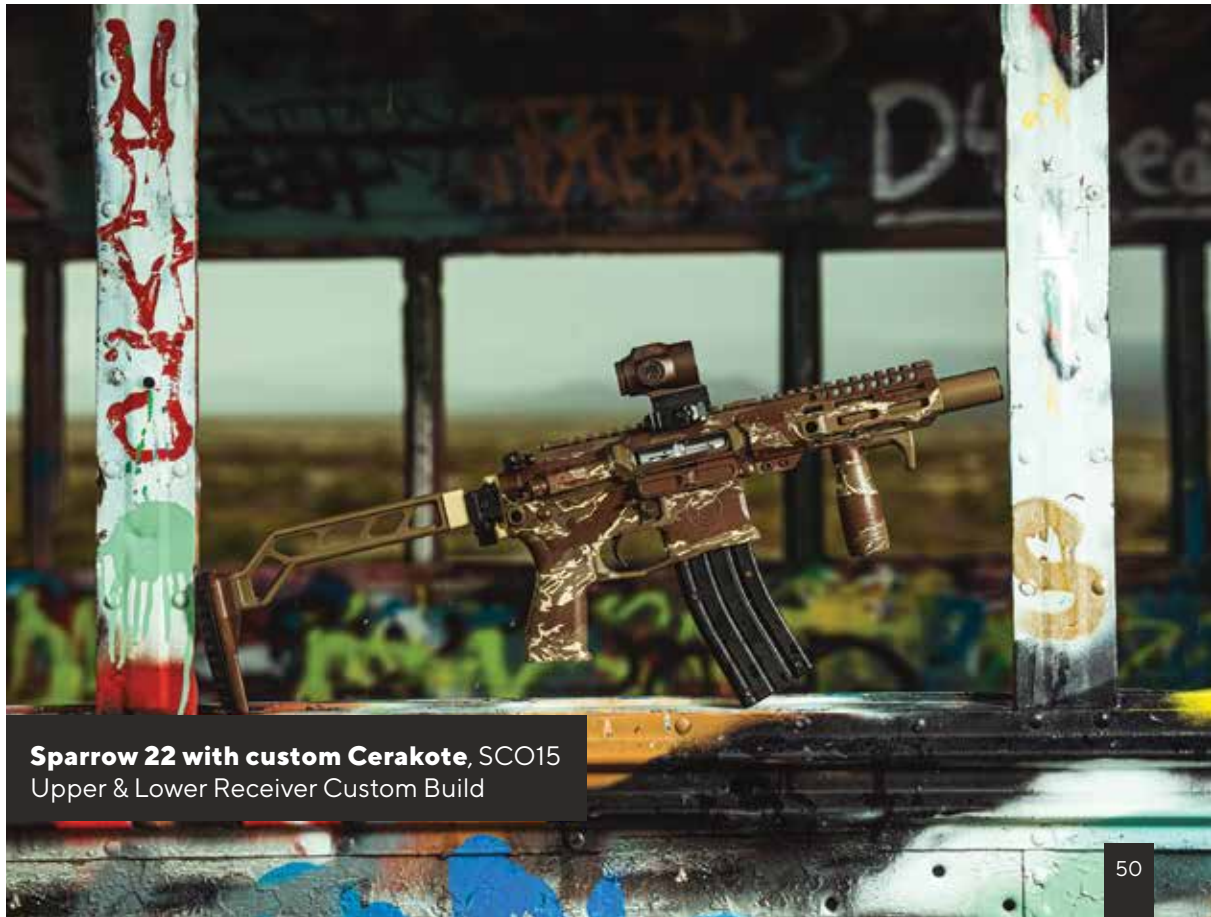

Rated for **FULL-AUTO FIRE** on .22LR.

Sparrow 22, Keltec CP33 .22LR

User-serviceable for easy cleaning & **ULTIMATE LONGEVITY.**

Sparrow 22, Keltec CP33 .22LR

The first suppressor we ever made – and still **ONE OF THE BEST.**