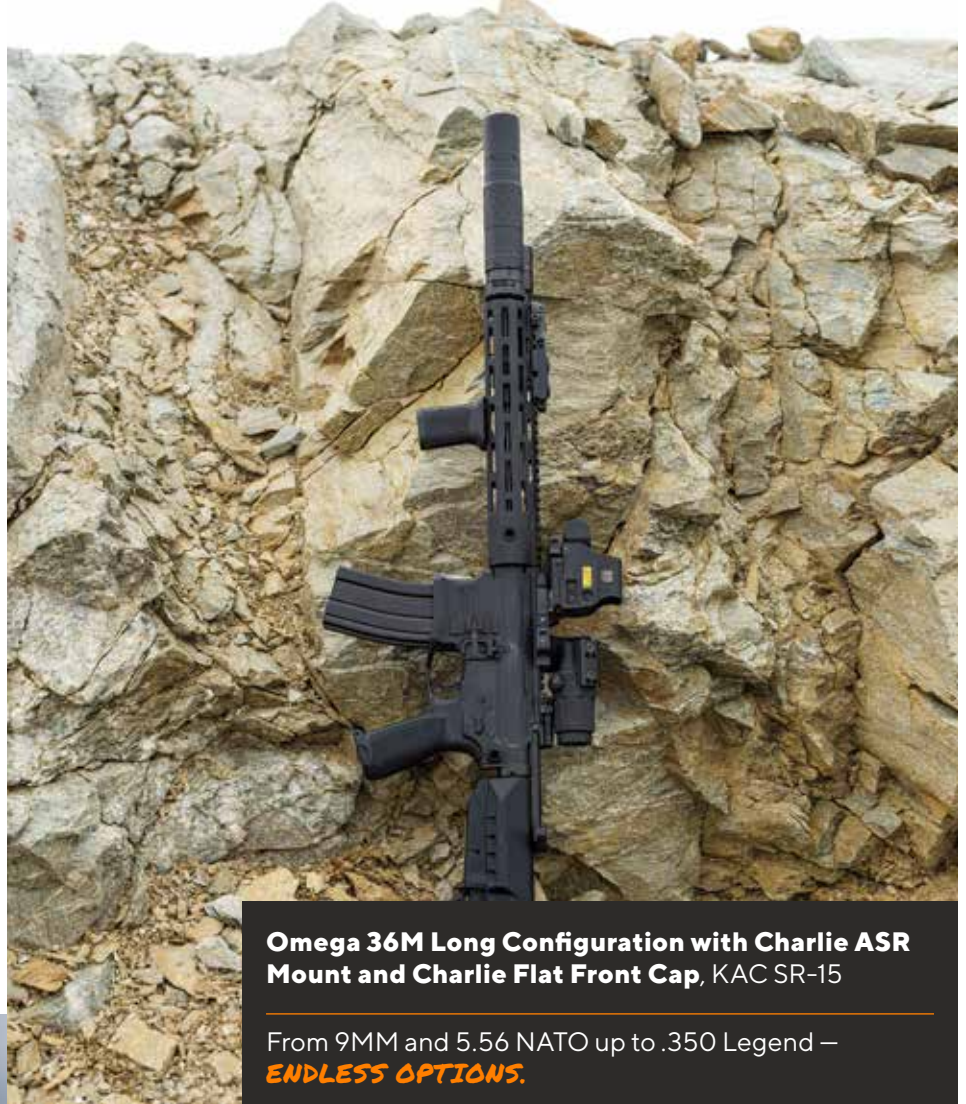

36M

Omega 36M Long Configuration with Charlie ASR Mount and Charlie Flat Front Cap, KAC SR-15

From 9MM and 5.56 NATO up to .350 Legend – **ENDLESS OPTIONS.**

Omega 36M Long Configuration with Charlie ASR Mount and Charlie Flat Front Cap, KAC SR-15

FULL-AUTO RATED in both short and long configurations.

SKU SU4735 • **MSRP** $1,169 • **CALIBER** CALIBER 5.7MM X 28 TO 9MM / 5.56 NATO TO .338LPM & UP TO 350 LEGEND • **LENGTH** 4.90-6.85" • **WEIGHT** 9.8-12.5 OZ • **DIAMETER** 1.57"