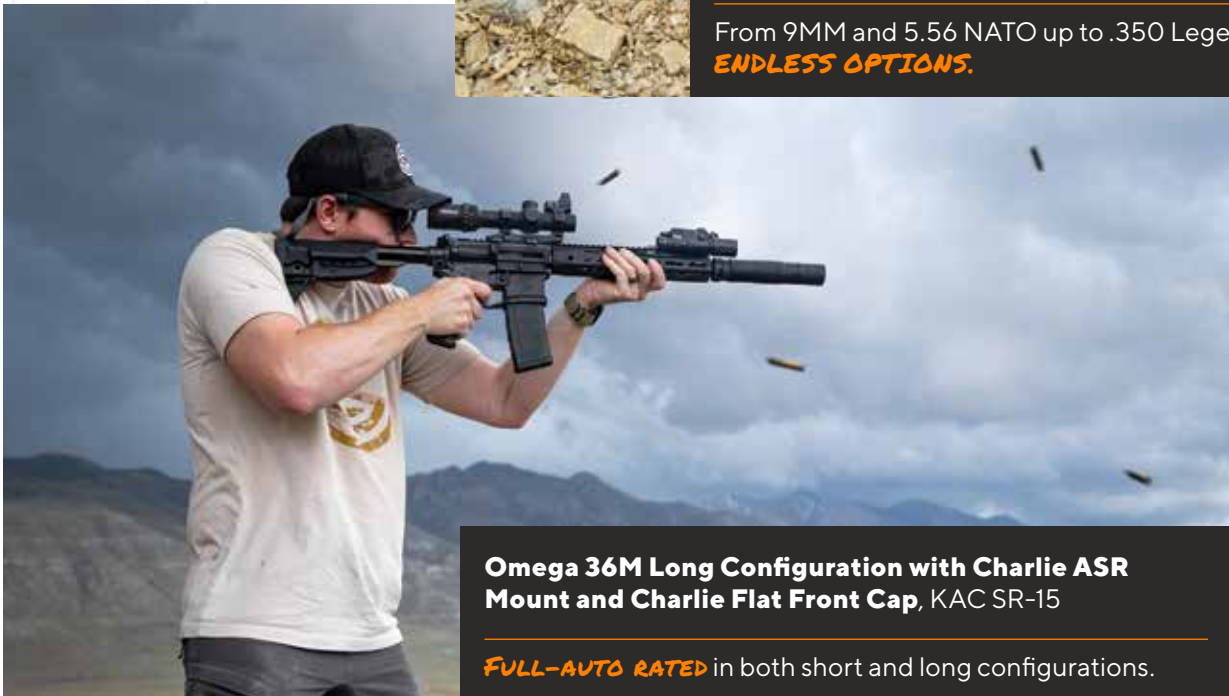

36M

Omega 36M Long Configuration with Charlie ASR Mount and Charlie Flat Front Cap, KAC SR-15

From 9MM and 5.56 NATO up to .350 Legend – **ENDLESS OPTIONS.**