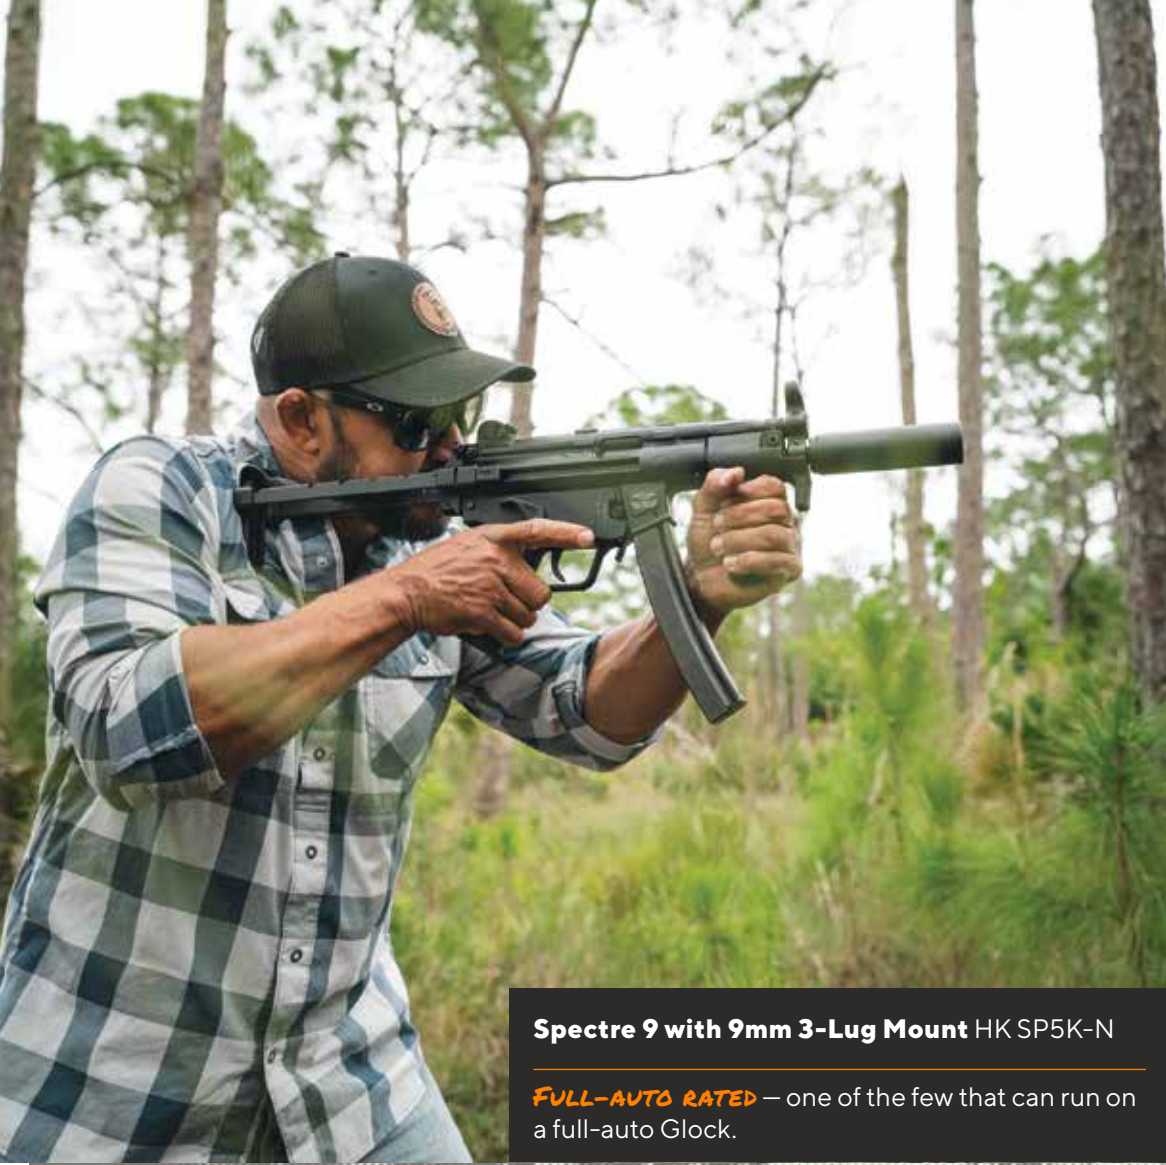

Spectre 9 with 9mm 3-Lug Mount HK SP5K-N

FULL-AUTO RATED — one of the few that can run on a full-auto Glock.