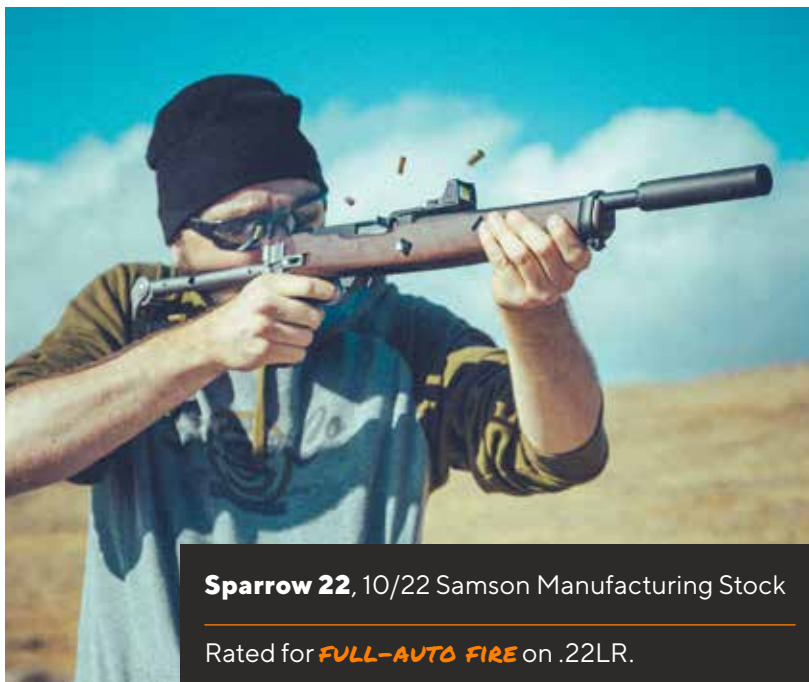

SPARROW 22

SKU SU75 · **MSRP** $349 · **CALIBER** 22 LR, 17 WSM, 17 HMR, 22WMR, 22 HORNET, 5.7X28MM · **LENGTH** 5.08" · **WEIGHT** 6.5 OZ · **DIAMETER** 1.07"

Sparrow 22, 10/22 Samson Manufacturing Stock

Rated for **FULL-AUTO FIRE** on .22LR.