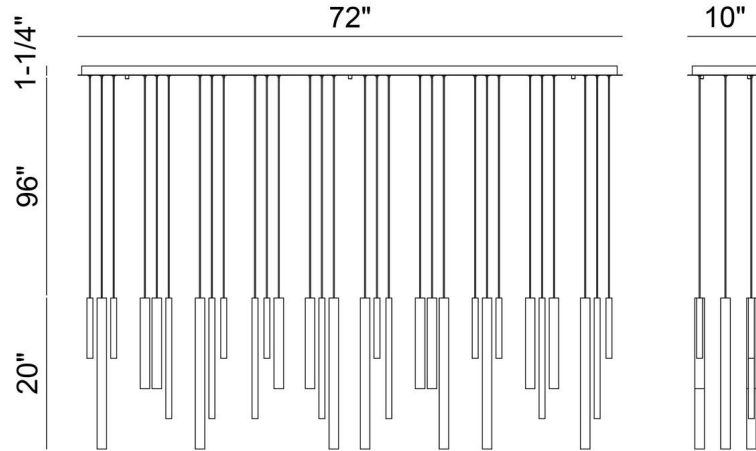

JOB NAME:

DATE:

TYPE:

COMMENTS:

LIGHT INFORMATION

Light Type	Integrated LED
CRI	93
Delivered Lumens	1200
Color Temperature	3000K
LED Lifespan (L70)	20000
Number of Lights	30
Light Direction	Down
Dimming Method	Triac/Elv
Current Type	DC
Input Voltage	120
Total Wattage	35

DIMENSIONS & WEIGHT

Length (In)	72
Width (In)	10
Height (In)	20
Min Height (In)	44.75
Max Height (In)	120.75
Weight (Lbs)	38.35

INSTALLATION

Mounting Type	J-Box
Rating	Dry
Hanging Support Type	Aircraft Cable