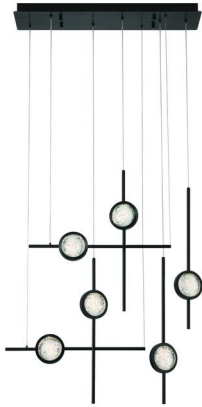

JOB NAME:

DATE:

TYPE:

COMMENTS:

LIGHT INFORMATION

Light Type	Integrated LED
CRI	90
Delivered Lumens	1761
Color Temperature	3500K
LED Lifespan (L70)	20000
Number of Lights	6
Light Direction	Ambient
Dimming Method	Triac/Elv
Current Type	DC
Input Voltage	120
Total Wattage	36

DIMENSIONS & WEIGHT

Length (In)	31.5
Width (In)	7.75
Height (In)	23.5
Min Height (In)	45
Max Height (In)	145
Weight (Lbs)	31.52

INSTALLATION

Mounting Type	J-Box
Rating	Dry
Hanging Support Type	Wire

PRODUCT FINISH