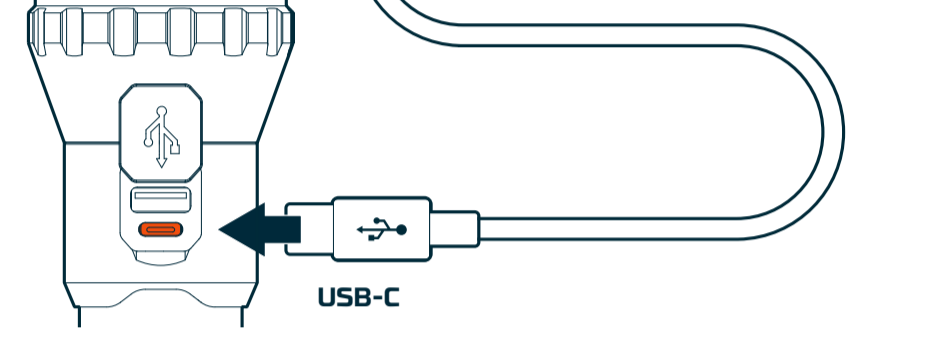

NEBO[®]

DAVINCI[®] 7500L

The DaVinci 7500L is a rugged 7500 lumen flashlight with 5 light modes, 3x adjustable zoom, and integrated powerbank to charge your devices.

- USB-C RECHARGEABLE
- 3X ADJUSTABLE ZOOM
- IP67 WATERPROOF
- AIRCRAFT GRADE ALUMINUM
- INTEGRATED POWER BANK

USB-C RECHARGEABLE

Recharge with the included cable

CHARGING INSTRUCTIONS

To charge, connect the flashlight to a power source using the included USB cable.

CHARGING INDICATOR

The power button serves as a charging status indicator.

- Pulsing Green: Charging
- Solid Green: Fully Charged

BATTERY LEVEL INDICATOR

The power button serves as the battery level indicator while in use.

- Solid Orange: Battery more than 25%
- Flashing Orange: Battery less than 25%