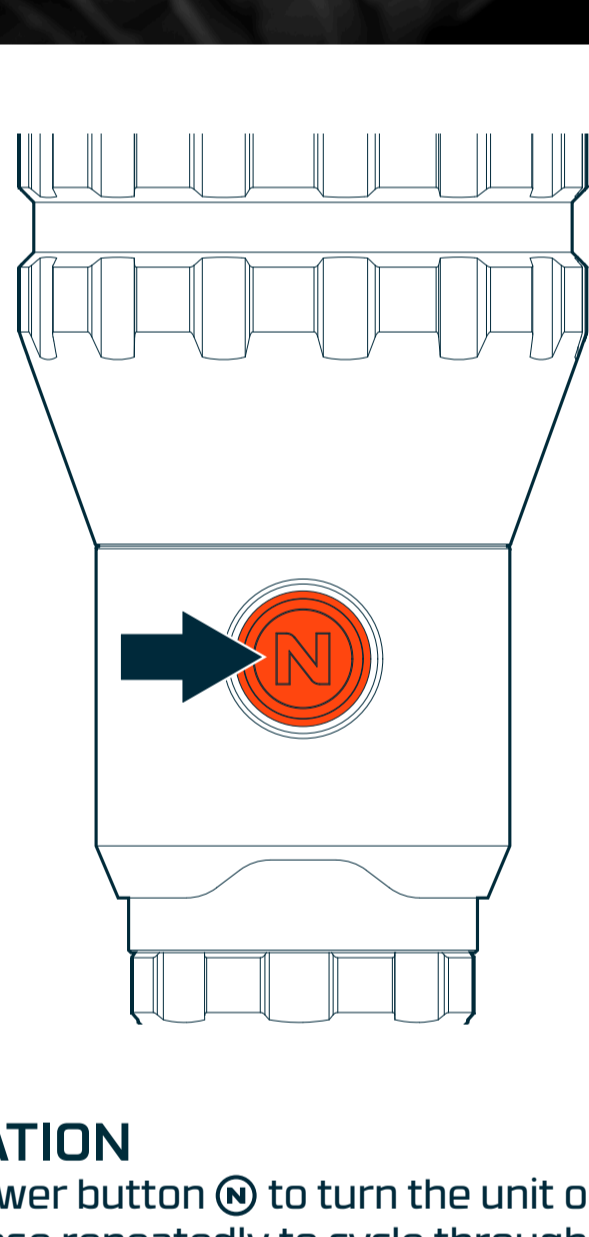

INTEGRATED POWER BANK

Recharge your devices

OPERATION

Press power button to turn the unit on. Press and release repeatedly to cycle through modes:

High > Medium > Low > Off

After 8 seconds of button inactivity, the next press will turn the flashlight Off.

TURBO MODE

From On, press and hold the power button to activate Turbo.

STROBE

Double-tap the power button to activate Strobe.

DIRECT-TO-LOW STARTUP

Press and hold the power button from Off for approximately 2 seconds. This will reverse the mode order sequence and activate Low.

MODES	OUTPUT (Lumens)	RUN TIME (Hours or Seconds)	BEAM DISTANCE (Meters/Yards)
TURBO	7500	30s	204m / 223yd
HIGH	3400	3h	160m / 175yd
MEDIUM	1800	7h	107m / 117yd
LOW	75	45h	23m / 25yd
STROBE	✓	✓	✓