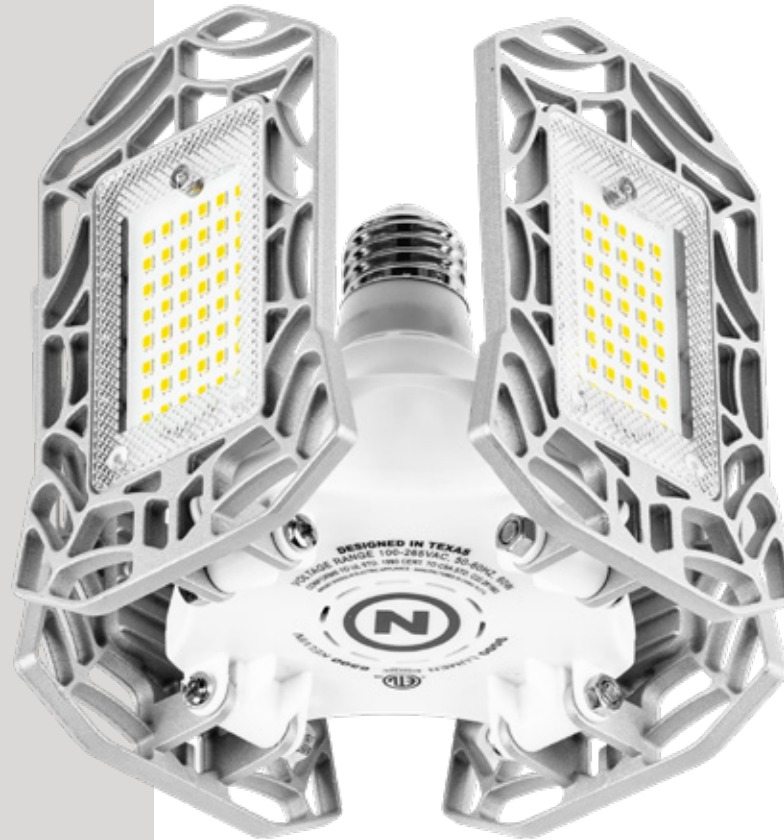

DESIGN

- Three 90° adjustable LED panels
- Quick and easy installation
- 600% more light than standard 60W bulb
- Energy efficient - only 60W

OPERATION

- Standard screw base; switch ON to activate

SPECS

- 0.75 lbs.
- Collapsed size: (H)4.97" x (W) 5.1" x (D) 4.55"

NEBO[®]

HIGH BRIGHT 9000

LIGHT MODE

- 9,000 lumens: 80 meters

DESIGN

- Four 90° adjustable LED panels
- Quick and easy installation
- 1100% more light than standard 60W bulb
- Energy efficient - only 60W

OPERATION

- Standard screw base; switch ON to activate

SPECS

- 0.75 lbs.
- Collapsed size: (H)4.97" x (W) 5.1" x (D) 4.55"

EXTREMELY BRIGHT 9,000 LUMEN UTILITY LIGHT

Instantly upgrade garages, closets, basements and attics without batteries, rewiring or changing the fixture. This powerful **9,000 lumen light** fits in any standard household light socket and each of the **four adjustable LED panels** can be tilted 90° to direct the light exactly where you need it.