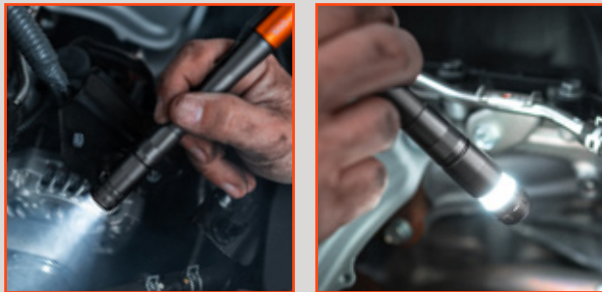

NEBO INSPECTOR™ 500+

PENLIGHT MODES (RECHARGEABLE BATTERY)

- Turbo (500 lumens) - 30 sec / 142 meters
- High (250 lumens) - 3.5 hours / 98 meters
- Low (25 lumens) - 8 hours / 31 meters
- Strobe (250 lumens) - 2.5 hours / 98 meters

AREA LIGHT MODES (RECHARGEABLE BATTERY)

- Turbo (400 lumens) - 30 sec / 16 meters
- High (200 lumens) - 3.5 hours / 11 meters
- Low (20 lumens) - 8 hours / 6 meters
- Strobe (200 lumens) - 2.5 hours / 11 meters

DESIGN

- Rechargeable
- Flex-Power™ Technology
- Smart Power Control
- Direct-to-Low
- Steel belt/pocket clip
- Anodized aircraft-grade aluminum
- Waterproof (IPX7) and impact-resistant
- Powerful magnetic base
- Battery charging indicator

OPERATION

- Rear-positioned, ON/OFF button

ACCESSORIES

- Micro USB to USB charging cable (included)

BATTERIES

- Powered by either 2 AAA batteries or 1 10850 rechargeable battery (included)
  (Recharge time: approx. 2 hours)

SPECS

- 0.1375 lbs.
- Length: Compacted: 6.3" / Extended: 6.5"
- Diameter: 0.7"

Actual Size