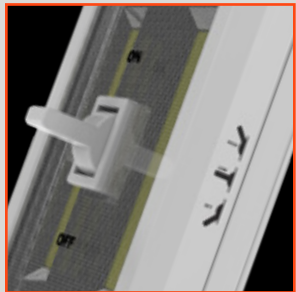

OPERATION

- Front-positioned, ON/OFF switch

ACCESSORIES

- Double-sided hook and loop tape

BATTERIES

- Powered by 3 AA batteries (included)

SPECS

- 0.35 lbs.
- Size: (L) 4.5" x (W) 3.15" x (D) 1.25"