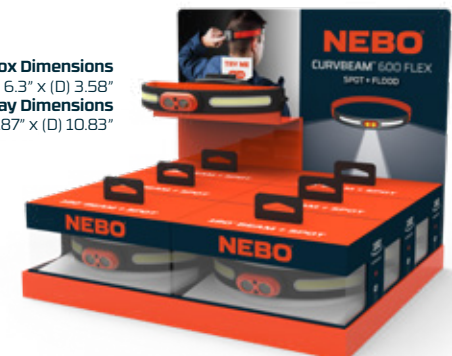

Box Dimensions
(H) 3.54" x (W) 6.3" x (D) 3.58"
Display Dimensions
(H) 10.63" x (W) 12.87" x (D) 10.83"