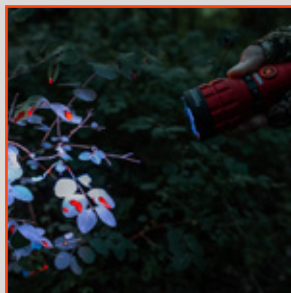

SPECS

- 0.84 lb.
- (H) 7.48" x (W) 2.12" x (D) 2.12"

Actual Size

BLOOD TRACKER FLASHLIGHT

The illumaTrace Blood Tracker is a revolutionary tool that allows hunters to see blood trails in a whole new light. Our patent-pending **illumaTrace technology** makes the blood appear to strobe like a neon sign to **easily detect and identify blood trails** against various backgrounds.