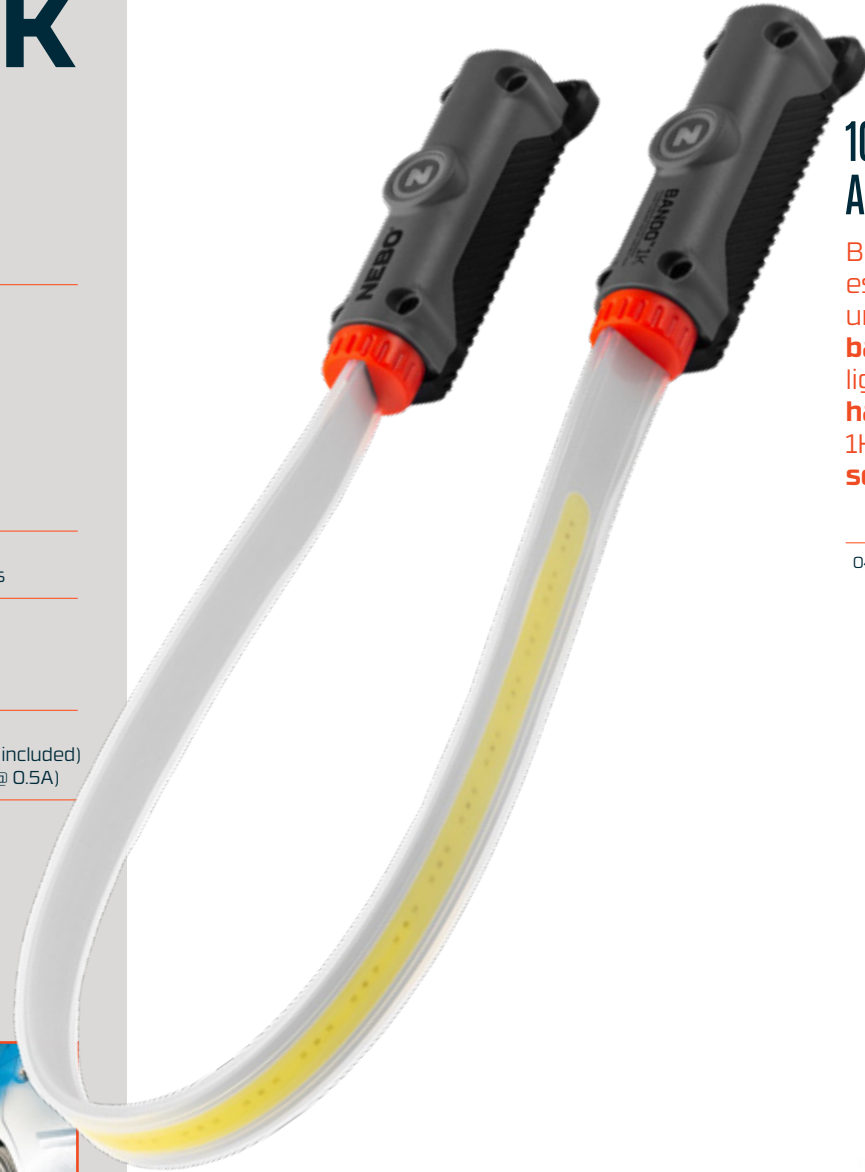

NEBO™ BANDO™ 1K

LIGHT MODES

- High (1,000 lumens): 5 hours / 35 meters
- Medium (400 lumens): 8 hours / 23 meters
- Low (80 lumens): 28 hours / 10 meters
- Red (18 lumens): 22 hours / 4 meters
- Red Hazard (ON/OFF in 0.5 sec intervals)
- Red Signal (directional chasing pattern)

DESIGN

- USB-C rechargeable
- Power bank
- Smart Power Control™ (SPC)
- Power Memory Recall
- Direct-to-Red
- 120° rotating light strip
- Durable ABS + PC construction
- Water and impact-resistant (IPX4)
- Powerful magnetic housing

OPERATION

- Dual, backlit buttons with LED power and battery indicators

ACCESSORIES

- Adjustable, wearable elastic strap
- Dual buckle system with padded hanging hooks
- USB-A to USB-C charging cable

BATTERIES

- Powered by 2x 18650 Lithium-Ion rechargeable batteries (included)
  (Recharge time: 4 hours @ 2.0A, 8 hours @ 1.0A, 16 hours @ 0.5A)

SPECS

- 0.65 lb.
- Adjustable band length: 53" min / 58" max
- Buckle-to-buckle length: 40" min / 45" max

1000-LUMEN AUTOMOTIVE WORK LIGHT

Breaking down along the roadside is daunting, especially at night. Be prepared for the unexpected with the BANDO 1K. This **flexible light band** provides up to **1,000 lumens** of bright area lighting. With its **powerful magnetic housing**, **hanging hooks**, and **wearable strap**, the BANDO 1K quickly transforms into **three versatile lighting solutions**, helping you see, be seen, and stay safe.

UPC CODE	ITEM	MSRP
044435919865	NEB-WLT-0034	49.99