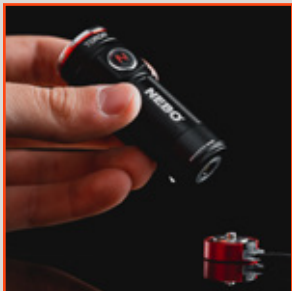

NEBO TORCHY

LIGHT MODES

- High (500 lumens) - 1 hour / 100 meters
- Medium (200 lumens) - 1.75 hours / 60 meters
- Low (50 lumens) - 6 hours / 30 meters
- Strobe (500 lumens) - 1 hour / 100 meters
- TURBO (1000 lumens) - 30 seconds / 130 meters

DESIGN

- Rechargeable
- Smart Power Control (SPC)
- Power Memory Setting
- Removable steel belt/pocket clip
- Anodized aircraft-grade aluminum
- Water and impact-resistant

OPERATION

- Side-positioned ON/OFF button with charging indicator

ACCESSORIES

- MagDock USB charging cable

BATTERIES

- Powered by internal rechargeable battery (Recharge time: 2 hours)

SPECS

- 0.1375 lbs.
- (H) 2.64" x (W) 0.98" x (D) 1.18"

⚠ WARNING CALIFORNIA REQUIRED | Cancer and Reproductive Harm | www.P65Warnings.ca.gov

SMALL NEVER SEEMED SO BIG OR SO BRIGHT

Inch for inch, the TORCHY is the brightest flashlight in the world. **Smart Power Control** allows the TORCHY to seamlessly transition through the 4 light modes and **1,000 lumen TURBO mode**. The **powerful magnetic base** doubles as the magnetic charging port for the included USB MagCable, and the **removable clip** provides easy carry or hands-free use as a cap light.