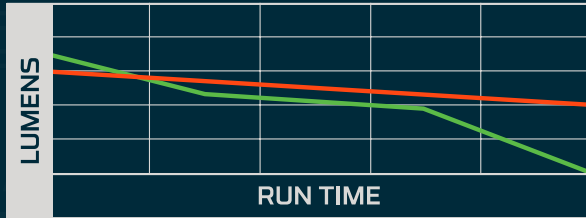

OPC

Optimized Power Curve™ efficiently utilizes battery power to provide a steadier, more consistent light beam.