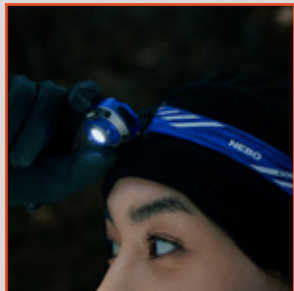

PDQ Dimensions
(H) 2.56" x (W) 5.83" x (D) 10.63"
Natralock Dimensions
(H) 6.25" x (W) 4.88" x (D) 1.5"