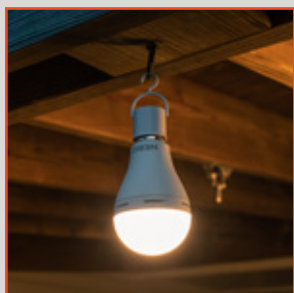

OPERATION

- Standard screw base - turn ON fixture to activate
- Power cap with button - press to activate

ACCESSORIES

- Power cap for handheld use

SPECS

- 0.3 lb.
- (H) 5.12" x (W) 2.56" x (D) 2.56"

Actual Size