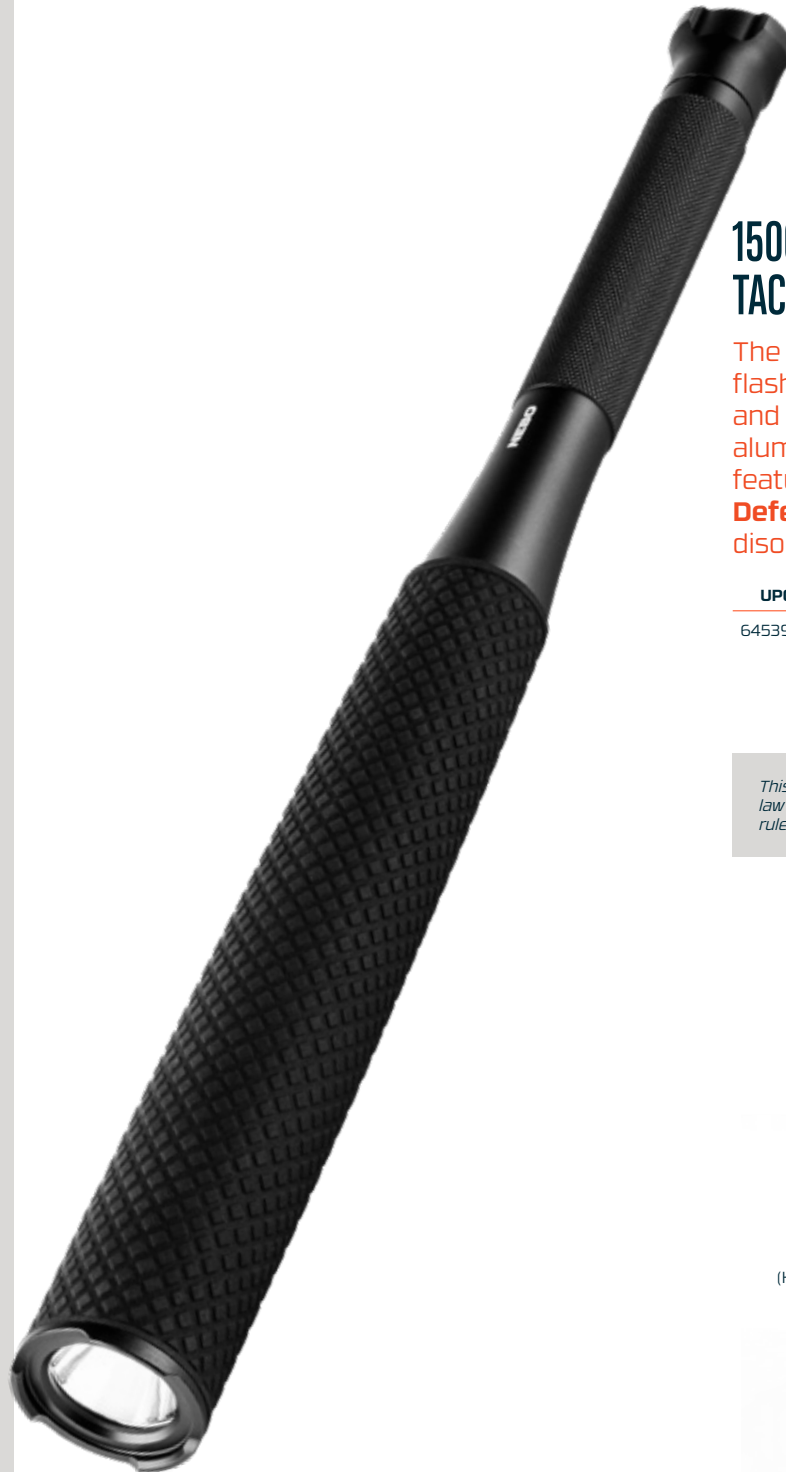

- Powered by 6 AA batteries (included)

SPECS

- 1.225 lb.
- (L) 16.25" x (W) 1.5" x (D) 1.5"

1500-LUMEN TACTICAL FLASHLIGHT

The BAT LIGHT 1500 is a **1500-lumen** tactical flashlight designed to excel in low visibility and personal defense situations. The durable aluminum body is **water-resistant (IPX6)** and features a **textured grip, rubber bumper,** and a **Defensive Strobe mode** that can momentarily disorient potential threats.