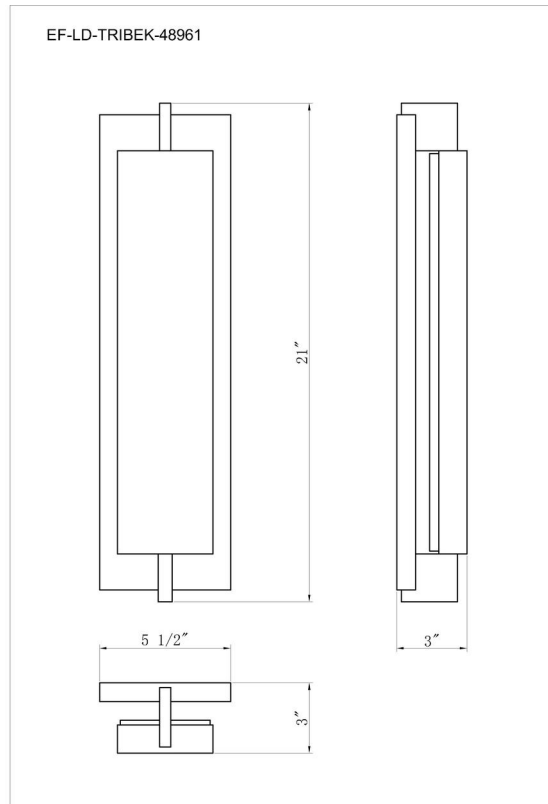

JOB NAME:

DATE:

TYPE:

COMMENTS:

LIGHT INFORMATION

Light Type	Integrated LED
CRI	90
Delivered Lumens	119
Color Temperature	3000K
LED Lifespan (L70)	52000
Light Direction	Ambient
Dimming Method	Triac/Elv
Current Type	AC
Input Voltage	120
Total Wattage	18

DIMENSIONS & WEIGHT

Width (In)	5.5
Height (In)	21
Ext (In)	3
Weight (Lbs)	7.27

INSTALLATION

Mounting Type	J-Box
Rating	Wet
Hanging Support Type	J-Box

PRODUCT FINISH

Matte Black

CERTIFICATIONS & COMPLIANCE