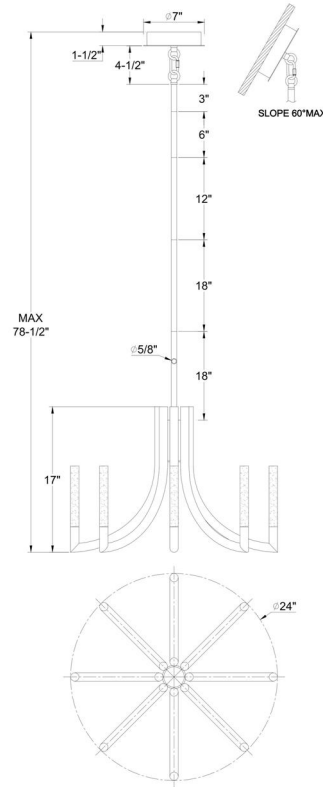

JOB NAME:

DATE:

TYPE:

COMMENTS:

LIGHT INFORMATION

Light Type	Integrated LED
CRI	90
Delivered Lumens	1489
Color Temperature	3500K
LED Lifespan (L70)	52000
Number of Lights	8
Light Direction	Ambient
Dimming Method	Triac/Elv
Current Type	DC
Input Voltage	120-277
Total Wattage	32

DIMENSIONS & WEIGHT

Height (In)	17
Min Height (In)	21.5
Max Height (In)	75.5
Diameter (In)	24
Weight (Lbs)	17.19

INSTALLATION

Mounting Type	J-Box
Rating	Dry
Hanging Support Type	Rod

PRODUCT FINISH

Gold

SHADE FINISH