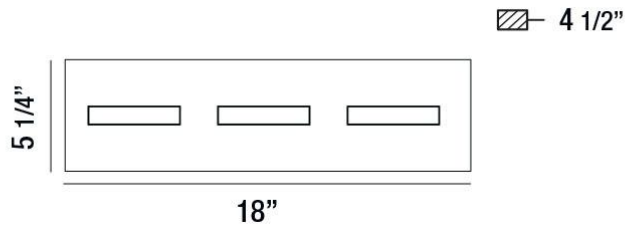

JOB NAME:

DATE:

TYPE:

COMMENTS:

LIGHT INFORMATION

Light Type	Integrated LED
CRI	80
Delivered Lumens	900
Color Temperature	3000K
LED Lifespan (L70)	20000
Number of Lights	3
Light Direction	Up & Down
Dimming Method	Triac/Elv
Current Type	DC
Input Voltage	120
Total Wattage	15

DIMENSIONS & WEIGHT

Length (In)	18
Height (In)	5.25
Ext (In)	4.5
Weight (Lbs)	3.9

INSTALLATION

Mounting Type	J-Box
Rating	Damp
Hanging Support Type	J-Box

PRODUCT FINISH

Matte Black

CERTIFICATIONS & COMPLIANCE