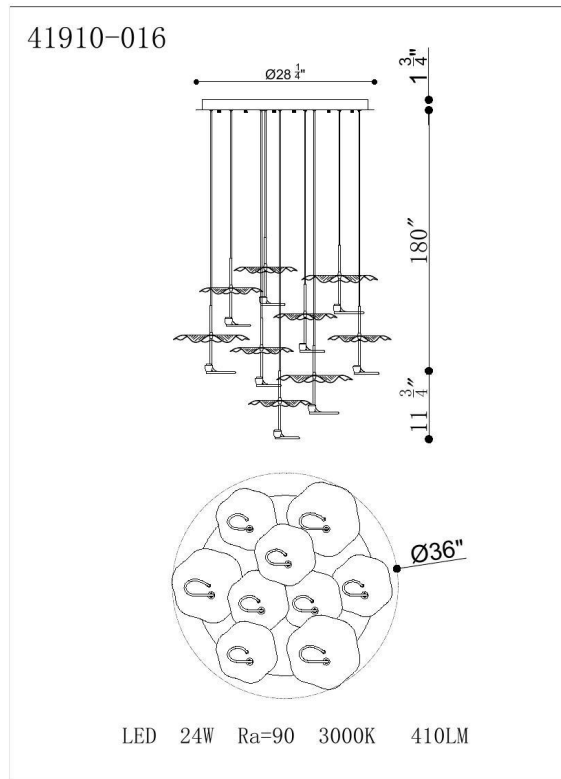

JOB NAME:

DATE:

TYPE:

COMMENTS:

LIGHT INFORMATION

Light Type	Integrated LED
CRI	90
Delivered Lumens	410
Color Temperature	3000K
LED Lifespan (L70)	20000
Number of Lights	9
Light Direction	Ambient
Dimming Method	Triac/Elv
Current Type	DC
Input Voltage	120
Total Wattage	24

DIMENSIONS & WEIGHT

Height (In)	11.75
Min Height (In)	33.5
Max Height (In)	193.5
Diameter (In)	36
Weight (Lbs)	40.55

INSTALLATION

Mounting Type	J-Box
Rating	Dry
Hanging Support Type	Wire

PRODUCT FINISH

Oil Rubbed Bronze