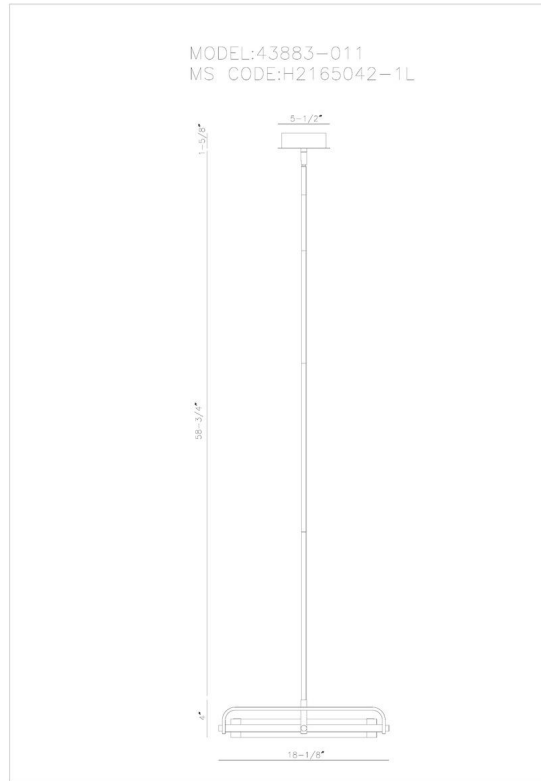

## LIGHT INFORMATION

Light Type	Integrated LED
CRI	80
Delivered Lumens	950
Color Temperature	3000K
LED Lifespan (L70)	20000
Light Direction	Ambient
Dimming Method	Triac/Elv
Current Type	DC
Input Voltage	120
Total Wattage	35

## DIMENSIONS & WEIGHT

Length (In)	18
Width (In)	18
Height (In)	4
Min Height (In)	9
Max Height (In)	6
Weight (Lbs)	8.6