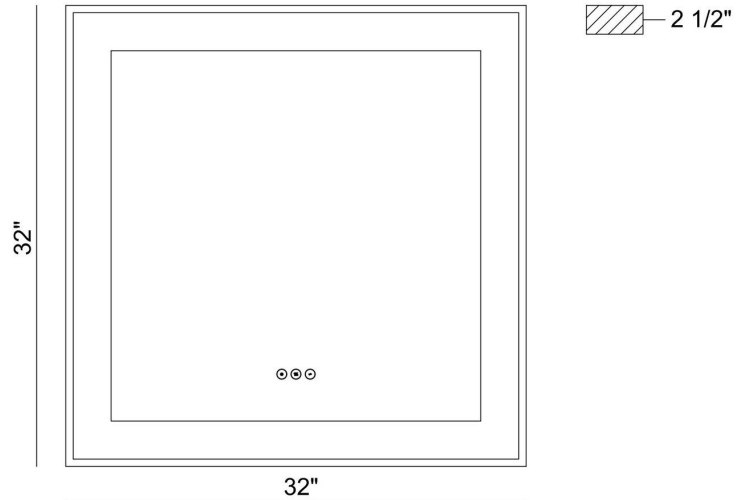

JOB NAME:

DATE:

TYPE:

COMMENTS:

LIGHT INFORMATION

Light Type	Integrated LED
CRI	90
Delivered Lumens	1122
Color Temperature	3000K-6500K
LED Lifespan (L70)	20000
Light Direction	Ambient
Dimming Method	Touch Switch
Current Type	DC
Input Voltage	120
Total Wattage	39

DIMENSIONS & WEIGHT

Width (In)	32
Height (In)	32
Ext (In)	2.25
Weight (Lbs)	29.75

INSTALLATION

Mounting Type	J-Box
Rating	Damp
Hanging Support Type	J-Box

PRODUCT FINISH

Anodized Silver

CERTIFICATIONS & COMPLIANCE