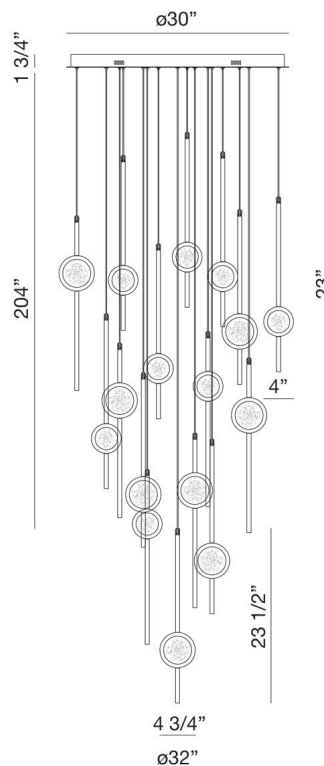

JOB NAME:

DATE:

TYPE:

COMMENTS:

LIGHT INFORMATION

Light Type	Integrated LED
CRI	90
Delivered Lumens	3800
Color Temperature	3500K
LED Lifespan (L70)	20000
Number of Lights	16
Light Direction	Ambient
Dimming Method	Triac/Elv
Current Type	DC
Input Voltage	120
Total Wattage	90

DIMENSIONS & WEIGHT

Height (In)	23.5
Min Height (In)	45
Max Height (In)	229
Diameter (In)	32
Weight (Lbs)	77.8

PRODUCT FINISH

Anodized Black

CERTIFICATIONS & COMPLIANCE

INSTALLATION

Mounting Type	J-Box
Rating	Dry
Hanging Support Type	Wire