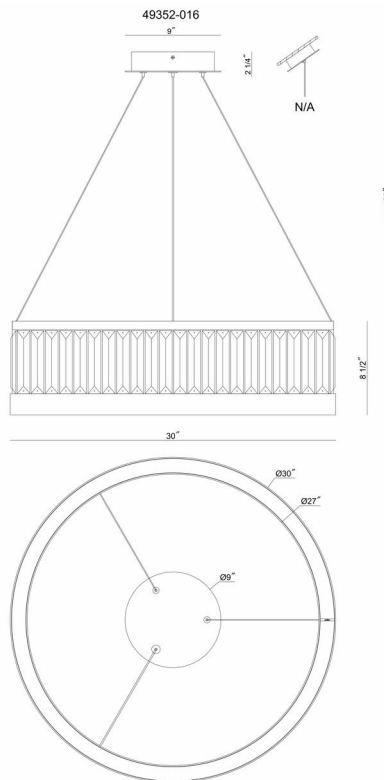

JOB NAME:

DATE:

TYPE:

COMMENTS:

LIGHT INFORMATION

Light Type	Integrated LED
CRI	90
Delivered Lumens	2115
Color Temperature	3000K
LED Lifespan (L70)	52000
Number of Lights	1
Light Direction	Ambient
Dimming Method	Triac/Elv
Current Type	DC
Input Voltage	120
Total Wattage	66

DIMENSIONS & WEIGHT

Height (In)	8.75
Diameter (In)	30.13
Weight (Lbs)	32.69

INSTALLATION

Mounting Type	J-Box
Rating	Dry
Hanging Support Type	Aircraft Cable

PRODUCT FINISH

Gold

SHADE FINISH

Clear Crystal