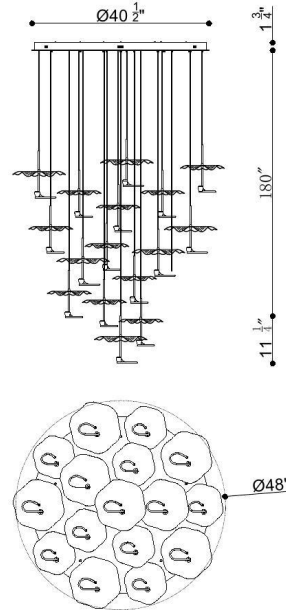

JOB NAME:

DATE:

TYPE:

COMMENTS:

41907-016

LED 38W Ra=90 3000K 680LM

LIGHT INFORMATION

Light Type	Integrated LED
CRI	90
Delivered Lumens	680
Color Temperature	3000K
LED Lifespan (L70)	20000
Number of Lights	16
Light Direction	Ambient
Dimming Method	Triac/Elv
Current Type	DC
Input Voltage	120
Total Wattage	38

DIMENSIONS & WEIGHT

Height (In)	11.25
Min Height (In)	37.75
Max Height (In)	192.75
Diameter (In)	48
Weight (Lbs)	83

INSTALLATION

Mounting Type	J-Box
Rating	Dry
Hanging Support Type	Wire

PRODUCT FINISH

Oil Rubbed Bronze