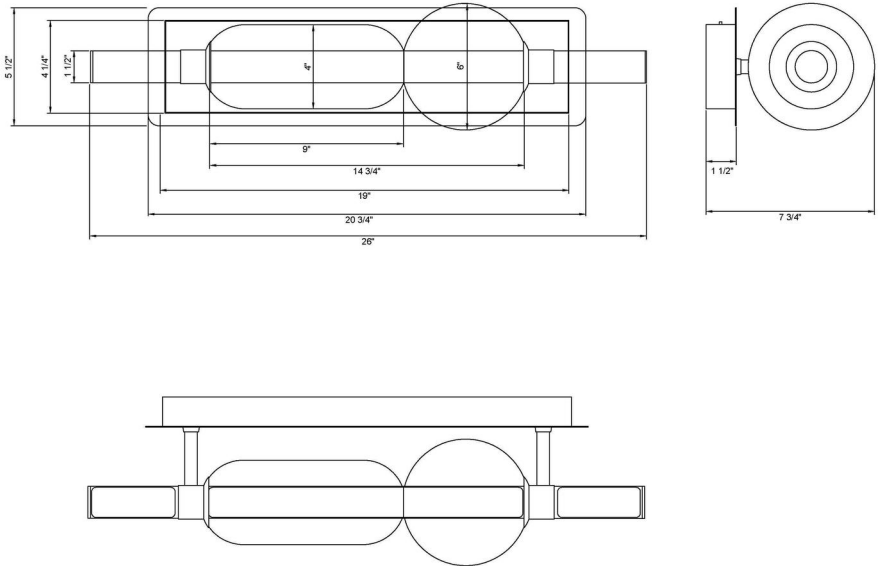

JOB NAME:

DATE:

TYPE:

COMMENTS:

LIGHT INFORMATION

Light Type	Integrated LED
CRI	90
Delivered Lumens	1310
Color Temperature	3000K-5000K
LED Lifespan (L70)	52000
Number of Lights	1
Light Direction	Multi
Dimming Method	Triac/Elv
Current Type	DC
Input Voltage	120-277
Total Wattage	26

DIMENSIONS & WEIGHT

Width (In)	26
Height (In)	5.8
Ext (In)	7.8
Weight (Lbs)	5.5

INSTALLATION

Mounting Type	J-Box
Rating	Damp
Hanging Support Type	J-Box

PRODUCT FINISH

Matte Black

SHADE FINISH

Clear Glass