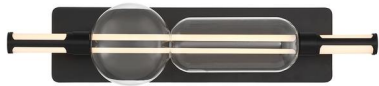

JOB NAME:

DATE:

TYPE:

COMMENTS:

LIGHT INFORMATION

Light Type	Integrated LED
CRI	90
Delivered Lumens	1310
Color Temperature	3000K-5000K
LED Lifespan (L70)	52000
Number of Lights	1
Light Direction	Multi
Dimming Method	Triac/Elv
Current Type	DC
Input Voltage	120-277
Total Wattage	26

DIMENSIONS & WEIGHT

Width (In)	26
Height (In)	5.8
Ext (In)	7.8
Weight (Lbs)	5.5

INSTALLATION

Mounting Type	J-Box
Rating	Damp
Hanging Support Type	J-Box

PRODUCT FINISH

Matte Black

SHADE FINISH

Clear Glass