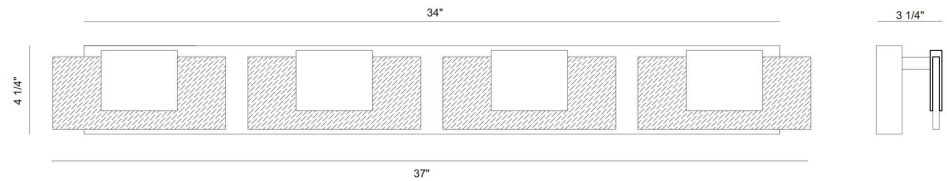

### LIGHT INFORMATION

Light Type	Integrated LED
CRI	90
Delivered Lumens	785
Color Temperature	3000K
LED Lifespan (L70)	20000
Number of Lights	4
Light Direction	Ambient
Dimming Method	Triac/Elv
Current Type	DC
Input Voltage	120
Total Wattage	16.8

### DIMENSIONS & WEIGHT

Length (In)	37
Width (In)	3.25
Height (In)	4.25
Ext (In)	3.25
Weight (Lbs)	7.41