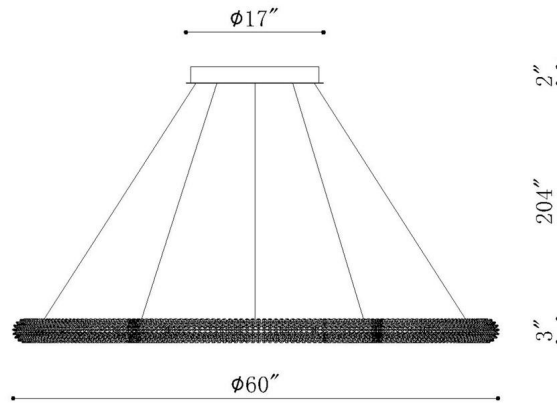

JOB NAME:

DATE:

TYPE:

COMMENTS:

LIGHT INFORMATION

Light Type	Integrated LED
CRI	90
Delivered Lumens	6522
Color Temperature	3000K
LED Lifespan (L70)	20000
Light Direction	Ambient
Dimming Method	Triac/Elv
Current Type	DC
Input Voltage	120
Total Wattage	119

DIMENSIONS & WEIGHT

Height (In)	2.75
Min Height (In)	29.75
Max Height (In)	184.75
Diameter (In)	60
Weight (Lbs)	85.8

PRODUCT FINISH

Chrome

INSTALLATION

Mounting Type	J-Box
Rating	Dry
Hanging Support Type	Wire