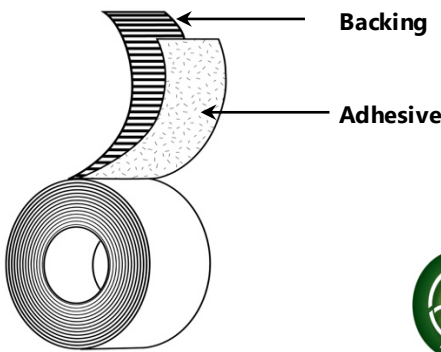

Multi-Purpose Duct Tape

- Backing:** PE Coated Cloth
- Adhesive:** Rubber
- Liner:** N/A
- Colors:** Silver, Black
- Specifications:** Tested in accordance with UL 723
- Standard Sizes:** 48mm x 55m, 72mm x 55m

Applications

- General repair
- General purpose construction uses
- Floor and aisle marking
- Bundling, patching, and mending
- Seaming and hanging polyethylene sheeting

Features

- PE-Coated Cloth Backing
- Natural Rubber Adhesive
- Low VOC Content

Benefits

- Conforms well to irregular surfaces
- Resists twisting and curling
- High adhesion and holding power for both rough and smooth surfaces
- Can contribute toward satisfying EQ Credit 4.1 (Low Emitting Materials) under LEED®

Typical Test Values

	Standard UOM	Metric UOM	Test Method
Total Thickness	10.0 mils	0.254 mm	ASTM D-1000
Adhesion to Steel	91 oz/in	10.00 N/cm	PSTC-101
Tensile Strength	22 lb/in	38.50 N/cm	ASTM D-1000
Elongation	21%		ASTM D-1000
Operating Temperature	40 to 200 °F	4 to 93 °C	
VOC Content	<1 g/L		