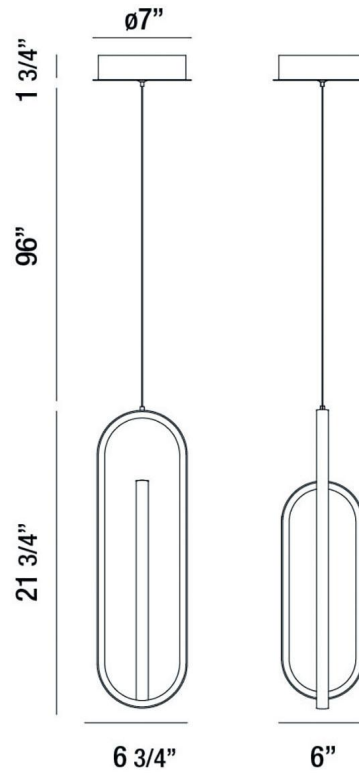

JOB NAME:

DATE:

TYPE:

COMMENTS:

LIGHT INFORMATION

Light Type	Integrated LED
CRI	90
Delivered Lumens	1000
Color Temperature	3000K
LED Lifespan (L70)	20000
Light Direction	Ambient
Dimming Method	Triac/Elv
Current Type	DC
Input Voltage	120
Total Wattage	28

DIMENSIONS & WEIGHT

Length (In)	6.75
Width (In)	6
Height (In)	21.75
Min Height (In)	33.5
Max Height (In)	119.5
Weight (Lbs)	2.8

PRODUCT FINISH

Matte Black

CERTIFICATIONS & COMPLIANCE

INSTALLATION

Mounting Type	J-Box
Rating	Dry
Hanging Support Type	Wire