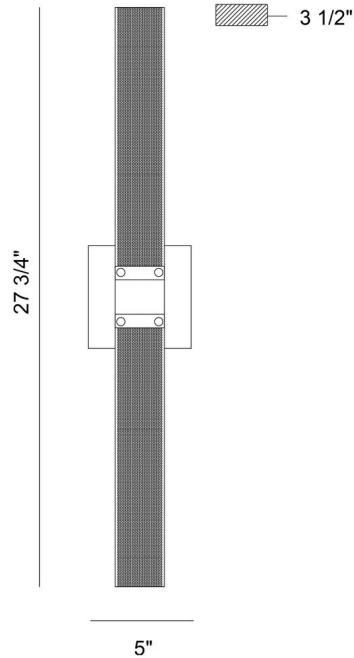

JOB NAME:

DATE:

TYPE:

COMMENTS:

LIGHT INFORMATION

Light Type	Integrated LED
CRI	90
Delivered Lumens	1395
Color Temperature	3000K
LED Lifespan (L70)	20000
Light Direction	Ambient
Dimming Method	Triac/Elv
Current Type	AC
Input Voltage	120
Total Wattage	31

DIMENSIONS & WEIGHT

Length (In)	5
Height (In)	27.75
Ext (In)	3.75
Weight (Lbs)	5.53

INSTALLATION

Mounting Type	J-Box
Rating	Dry
Hanging Support Type	J-Box

PRODUCT FINISH

Gold-Black Mix

CERTIFICATIONS & COMPLIANCE