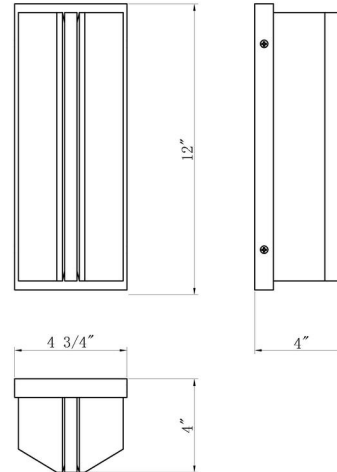

JOB NAME:

DATE:

TYPE:

COMMENTS:

EF-LD-LANGFRED-49022

LIGHT INFORMATION

Light Type	Integrated LED
CRI	90
Delivered Lumens	504
Color Temperature	3000K
LED Lifespan (L70)	52000
Light Direction	Ambient
Dimming Method	Triac/Elv
Current Type	AC
Input Voltage	120
Total Wattage	14

DIMENSIONS & WEIGHT

Width (In)	4.75
Height (In)	12
Ext (In)	3.9
Weight (Lbs)	9.04

INSTALLATION

Mounting Type	J-Box
Rating	Wet
Hanging Support Type	J-Box

PRODUCT FINISH

Matte Black

SHADE FINISH

Clear Glass

CERTIFICATIONS & COMPLIANCE