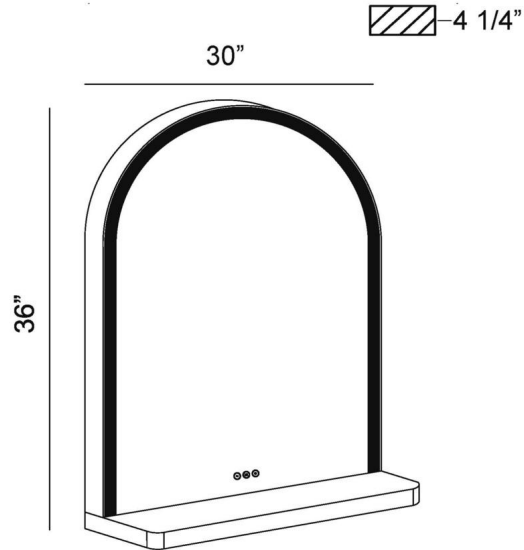

JOB NAME:

DATE:

TYPE:

COMMENTS:

LIGHT INFORMATION

Light Type	Integrated LED
CRI	90
Delivered Lumens	1008
Color Temperature	3000K-6500K
LED Lifespan (L70)	20000
Light Direction	Ambient
Dimming Method	Touch Switch
Current Type	DC
Input Voltage	120
Total Wattage	33

DIMENSIONS & WEIGHT

Width (In)	30
Height (In)	36
Ext (In)	4.5
Weight (Lbs)	24.33

INSTALLATION

Mounting Type	J-Box
Rating	Damp
Hanging Support Type	Z-Bar

PRODUCT FINISH

Satin Nickel-Black Mix

CERTIFICATIONS & COMPLIANCE